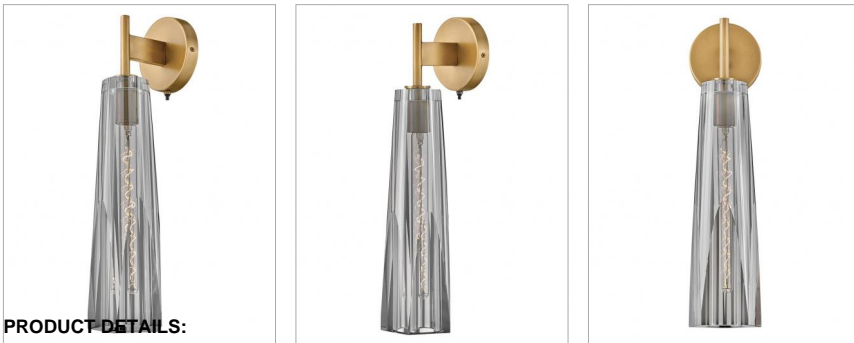

COSETTE

FR31100HBR-SM

SINGLE LIGHT SCONCE

With a dramatic but sleek silhouette and elongated crystal-cut sconce shades, Cosette exudes opulent charm. With two luxurious heavy-cut crystal shade options, smokey gray or clear, both beautifully cast a rich, multi-faceted light pattern. Cosette's sconce includes an elegantly concealed on/off switch, making it perfect for bedrooms and intimate spaces pattern.

DETAILS	
FINISH:	Heritage Brass with Smoked glass
MATERIAL:	Steel
GLASS:	Smoked Crystal

DIMENSIONS	
WIDTH:	5"
HEIGHT:	21"
WEIGHT:	13.9
BACK PLATE:	5" Dia.
EXTENSION:	6.8
TOP TO OUTLET:	2.5

LIGHT SOURCE	
LIGHT SOURCE:	Socket
WATTAGE:	1-60w Med.
VOLTAGE:	120v

SHIPPING	
CARTON LENGTH:	27.6
CARTON WIDTH:	11.8
CARTON HEIGHT:	11.8
CARTON WEIGHT:	16.5

PRODUCT DETAILS:

- Suitable for use in dry (indoor) locations as defined by NEC and CEC. Meets United States UL Underwriters Laboratories & CSA Canadian Standards Association Product Safety Standards
- Features On/Off switch
- T9 or T10 bulbs required (not included)
- Classic, elegant lines and timeless details enhance a traditional space
- Classic gleaming light brass finish
- Please refer to Hinkley's Warranty for complete product warranty details; some warranty limitations may apply.