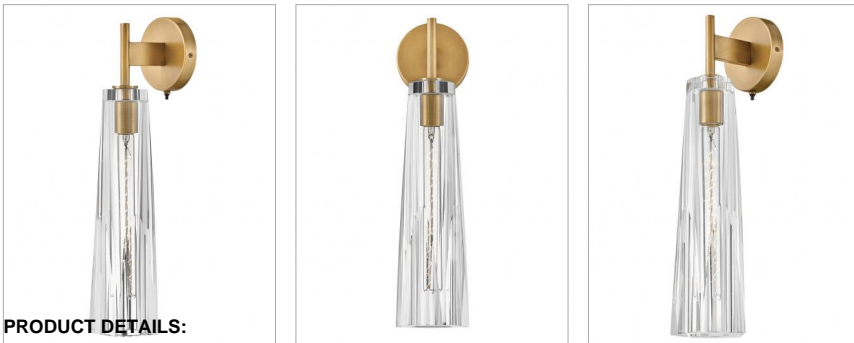

COSETTE

FR31100HBR-CL

SINGLE LIGHT SCONCE

With a dramatic but sleek silhouette and elongated crystal-cut sconce shades, Cosette exudes opulent charm. With two luxurious heavy-cut crystal shade options, smokey gray or clear, both beautifully cast a rich, multi-faceted light pattern. Cosette's sconce includes an elegantly concealed on/off switch, making it perfect for bedrooms and intimate spaces pattern.

DETAILS	
FINISH:	Heritage Brass with Clear glass
MATERIAL:	Steel
GLASS:	Clear Crystal

DIMENSIONS	
WIDTH:	5"
HEIGHT:	21"
WEIGHT:	13.9
BACK PLATE:	5" Dia.
EXTENSION:	6.8
TOP TO OUTLET:	2.5

LIGHT SOURCE	
LIGHT SOURCE:	Socket
WATTAGE:	1-60w Med.
VOLTAGE:	120v

SHIPPING	
CARTON LENGTH:	27.6
CARTON WIDTH:	11.8
CARTON HEIGHT:	11.8
CARTON WEIGHT:	16.5

PRODUCT DETAILS:

- Suitable for use in dry (indoor) locations as defined by NEC and CEC. Meets United States UL Underwriters Laboratories & CSA Canadian Standards Association Product Safety Standards
- Features On/Off switch
- T9 or T10 bulbs required (not included)
- Classic, elegant lines and timeless details enhance a traditional space
- Please refer to Hinkley's Warranty for complete product warranty details; some warranty limitations may apply.