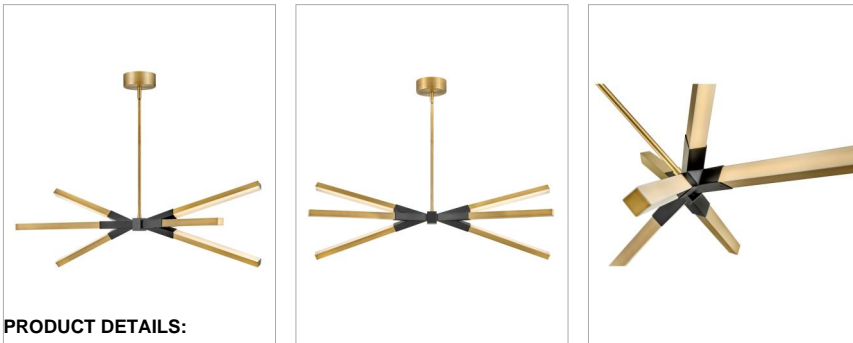

### LED LINEAR

Rae is the ultimate modern marvel. Complete with striking angles that deliver a powerful, sleek silhouette, this pendant is a statement-maker. Rae's Jetted Black or Lacquered Brass arms hold three bars of LED lights while the center boasts a contrasting finish element.

DETAILS	
FINISH:	Lacquered Brass
MATERIAL:	Steel
GLASS:	Etched Acrylic
SLOPE DEGREE:	90

DIMENSIONS	
WIDTH:	39"
HEIGHT:	13.3"
DEPTH:	13.3
WEIGHT:	7.1lb

LIGHT SOURCE	
LIGHT SOURCE:	Integrated LED
LED NAME:	EDU50W1200
WATTAGE:	38w LED *Included
VOLTAGE:	120v
COLOR TEMP:	3000
LUMENS:	2000
CRI:	90
INCANDESCENT EQUIVALENCY:	2 x 75w
DIMMABLE:	Yes - CL Type Dimmer (SSL7A), 0-10V on 277VAC

#### PRODUCT DETAILS:

- This stem hung fixture may be hung on a sloped ceiling
- This fixture includes multiple down stems in various lengths to customize the installation height of the fixture, including one 6" stem and two 12" stems.
- Suitable for use in dry (indoor) locations as defined by NEC and CEC. Meets United States UL Underwriters Laboratories & CSA Canadian Standards Association Product Safety Standards
- Meets California Energy Commission 2013 & 2016 Title regulations/JA8
- Equipped with a 120/277 universal driver. 0-10 dimming.
- LED components carry a 5-year limited warranty
- Bold silhouette with dramatic details creates a modern statement
- Classic gleaming light brass finish