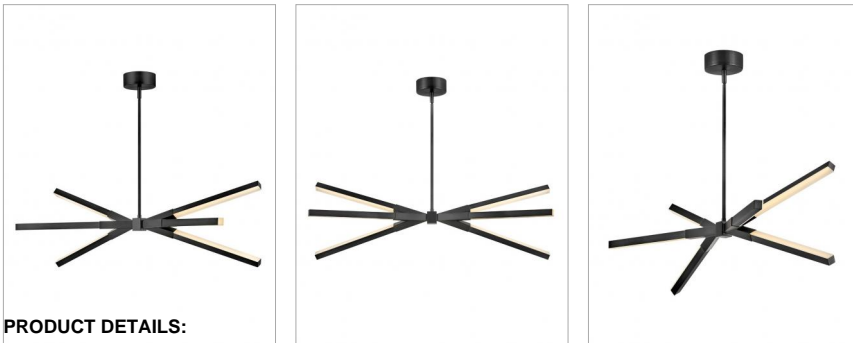

RAE

FR30618BLK

LED LINEAR

Rae is the ultimate modern marvel. Complete with striking angles that deliver a powerful, sleek silhouette, this pendant is a statement-maker. Rae's Jetted Black or Lacquered Brass arms hold three bars of LED lights while the center boasts a contrasting finish element.

DETAILS	
FINISH:	Black*
MATERIAL:	Steel
GLASS:	Etched Acrylic
SLOPE DEGREE:	90

DIMENSIONS	
WIDTH:	39"
HEIGHT:	13.3"
DEPTH:	13.3
WEIGHT:	7.1
TOP TO OUTLET:	0

LIGHT SOURCE	
LIGHT SOURCE:	Integrated LED
LED NAME:	EDU50W1200
WATTAGE:	38w LED *Included
VOLTAGE:	120v
COLOR TEMP:	3000
LUMENS:	2000
CRI:	90
INCANDESCENT EQUIVALENCY:	2 x 75w
DIMMABLE:	Yes - CL Type Dimmer (SSL7A), 0-10V on 277VAC

MOUNTING	
CANOPY:	5" Dia.
LEAD WIRE:	1 X 120"
MAX HEIGHT:	42.8

SHIPPING	
CARTON LENGTH:	19.3
CARTON WIDTH:	14.2
CARTON HEIGHT:	9.1
CARTON WEIGHT:	9.2

PRODUCT DETAILS:

- This stem hung fixture may be hung on a sloped ceiling
- This fixture includes multiple down stems in various lengths to customize the installation height of the fixture, including one 6" stem and two 12" stems.
- Suitable for use in dry (indoor) locations as defined by NEC and CEC. Meets United States UL Underwriters Laboratories & CSA Canadian Standards Association Product Safety Standards
- Meets California Energy Commission 2013 & 2016 Title regulations/JA8
- Equipped with a 120/277 universal driver. 0-10 dimming.
- LED components carry a 5-year limited warranty
- Bold silhouette with dramatic details creates a modern statement
- Striking black finish enhances design