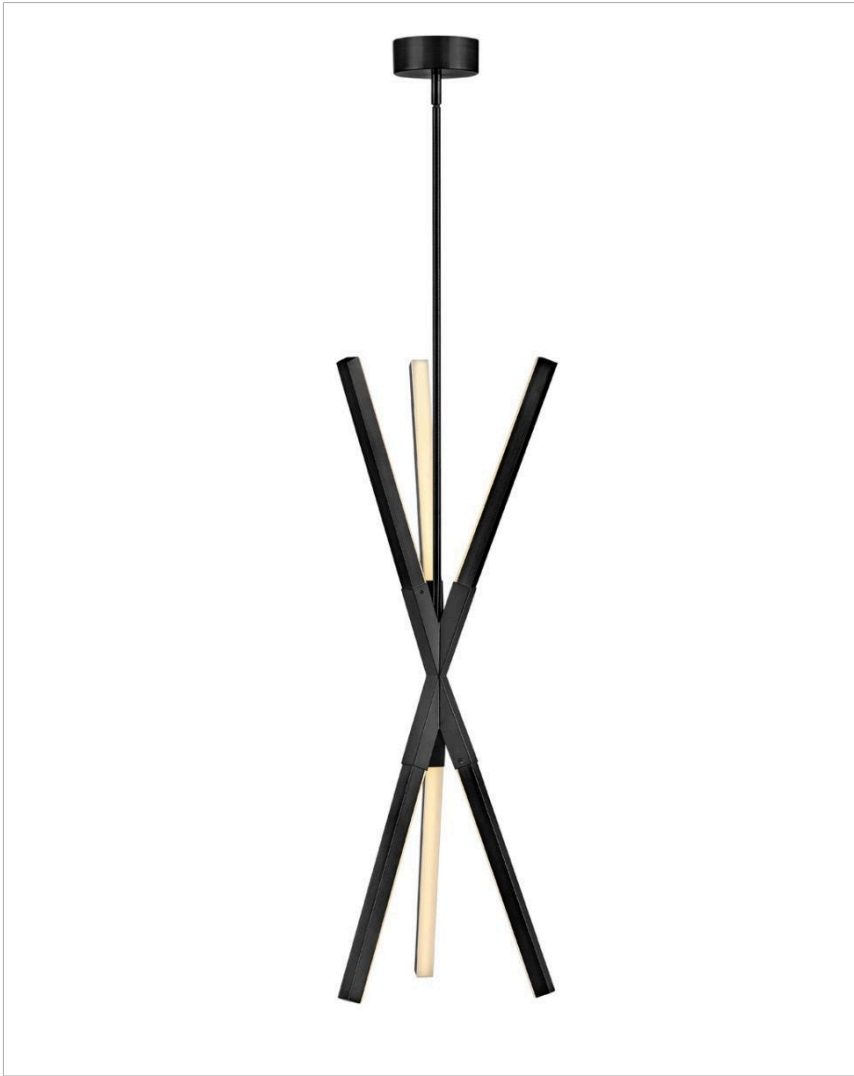

RAE

FR30617BLK

EXTRA LARGE PENDANT

Rae is the ultimate modern marvel. Complete with striking angles that deliver a powerful, sleek silhouette, this pendant is a statement-maker. Rae's Jetted Black or Lacquered Brass arms hold three bars of LED lights while the center boasts a contrasting finish element.

DETAILS	
FINISH:	Black*
MATERIAL:	Steel
GLASS:	Etched Acrylic
SLOPE DEGREE:	90

DIMENSIONS	
WIDTH:	14.8"
HEIGHT:	39"
WEIGHT:	7
TOP TO OUTLET:	0

LIGHT SOURCE	
LIGHT SOURCE:	Integrated LED
LED NAME:	EDU50W1200
WATTAGE:	38w LED *Included
VOLTAGE:	120v
COLOR TEMP:	3000
LUMENS:	2000
CRI:	90
INCANDESCENT EQUIVALENCY:	2 x 75w
DIMMABLE:	Yes - CL Type Dimmer (SSL7A), 0-10V on 277VAC

MOUNTING	
CANOPY:	5" Dia.
LEAD WIRE:	1 X 120"
MAX HEIGHT:	57.5

SHIPPING	
CARTON LENGTH:	19.3
CARTON WIDTH:	14.2
CARTON HEIGHT:	9.1
CARTON WEIGHT:	9.1

PRODUCT DETAILS:

- This stem hung fixture may be hung on a sloped ceiling
- This fixture includes multiple down stems in various lengths to customize the installation height of the fixture, including one 6" stem and two 12" stems.
- Suitable for use in dry (indoor) locations as defined by NEC and CEC. Meets United States UL Underwriters Laboratories & CSA Canadian Standards Association Product Safety Standards
- Meets California Energy Commission 2013 & 2016 Title regulations/JA8
- Equipped with a 120/277 universal driver. 0-10 dimming.
- LED components carry a 5-year limited warranty
- Bold silhouette with dramatic details creates a modern statement
- Striking black finish enhances design