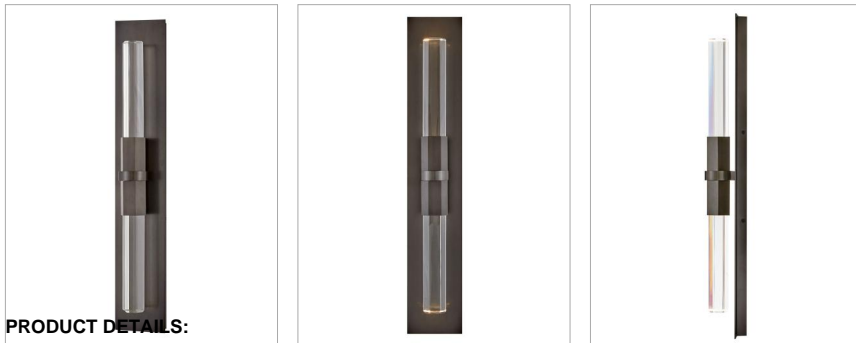

CECILY

FR30600BX

LARGE TWO LIGHT LED SCONCE

Cecily redefines modern glam with bold design elements that emanate a lux attitude. Dramatic and substantial faceted crystal rods, illuminated by integrated LEDs, pair perfectly with the chic Heritage Brass or Black Oxide finish to create a breathtaking silhouette.

DETAILS	
FINISH:	Black Oxide
MATERIAL:	Steel
GLASS:	Clear Crystal
DIMMABLE:	YES - CL TYPE DIMMER (SSL7A)

DIMENSIONS	
WIDTH:	5"
HEIGHT:	23.3"
WEIGHT:	14lb
BACK PLATE:	4"W X 23"H
TOP TO OUTLET:	11.5"

LIGHT SOURCE	
LIGHT SOURCE:	Integrated LED
LED NAME:	(2) LCP-60-30
VOLTAGE:	120v
COLOR TEMP:	3000
CRI:	97
INCANDESCENT EQUIVALENCY:	2 x 60w
DIMMABLE:	YES - CL TYPE DIMMER (SSL7A)

SHIPPING	
CARTON LENGTH:	34.5
CARTON WIDTH:	8
CARTON HEIGHT:	9
CARTON WEIGHT:	16

PRODUCT DETAILS:

- Mounting hardware is hidden on the back plate to ensure a clean silhouette
- Fixture can be mounted vertically
- Suitable for use in dry (indoor) locations as defined by NEC and CEC. Meets United States UL Underwriters Laboratories & CSA Canadian Standards Association Product Safety Standards.
- ADA compliant
- Equipped with a 120/277 universal driver. 0-10 dimming.
- LED components carry a 5-year limited warranty
- Bold silhouette with dramatic details creates a modern statement

HINKLEY

HINKLEY
33000 Pin Oak Parkway
Avon Lake, OH 44012

PHONE: (440) 653-5500
Toll Free: 1 (800) 446-5539

hinkley.com