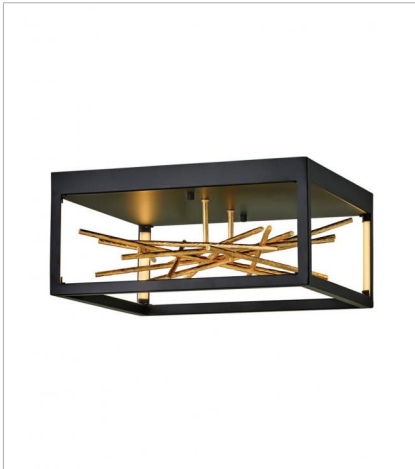

# STYX

The breathtaking design of Styx fuses rich glamour with modern styling for an enthralling and dynamic silhouette with unexpected elements. An integrated LED open frame is fully dimmable, composed of clean angles in a chic Black or Heritage Brass finish. The frame illuminates textured metal branches in Gilded Gold, mingling organic and contemporary elements.

**FINISH:** Black with Gilded Gold accents

**FR46401BLK**  
MEDIUM LED FLUSH MOUNT  
18" W, 8.3" H  
Integrated LED  
16w LED \*Included

**FR46405BLK**  
MEDIUM OPEN FRAME PENDANT  
18" W, 19.3" H  
Integrated LED  
34w LED \*Included

**FR46406BLK**  
LARGE LED LINEAR  
45" W, 13" H  
Integrated LED  
96w LED \*Included

**FR46407BLK**  
MEDIUM LED OPEN FRAME PENDANT  
20" W, 21" H  
Integrated LED  
90w LED \*Included

**FR46400BLK**  
LARGE LED SCONCE  
6" W, 36" H  
Integrated LED  
40w LED \*Included

**FR46402BLK**  
SMALL LED SCONCE  
6" W, 24" H  
Integrated LED  
30w LED \*Included