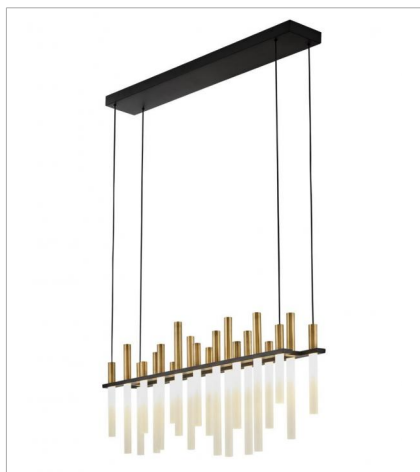

ECHO

Echo's spectacular, integrated LED design reverberates with modern style. Sleek, glowing acrylic rods are crowned in metal tubes giving a contemporary look. Echo is offered in Heritage Brass finish accented by bold Black.

FINISH: Black
GLASS: Etched Acrylic

FR30705BLK
LARGE LED LINEAR
38.8" W, 18" H
Integrated LED
56w LED *Included

FR30706BLK
MEDIUM LED SINGLE TIER
26" W, 16.5" H
Integrated LED
59w LED *Included

FR30708BLK
LARGE LED MULTI TIER
26" W, 28.8" H
Integrated LED
93w LED *Included