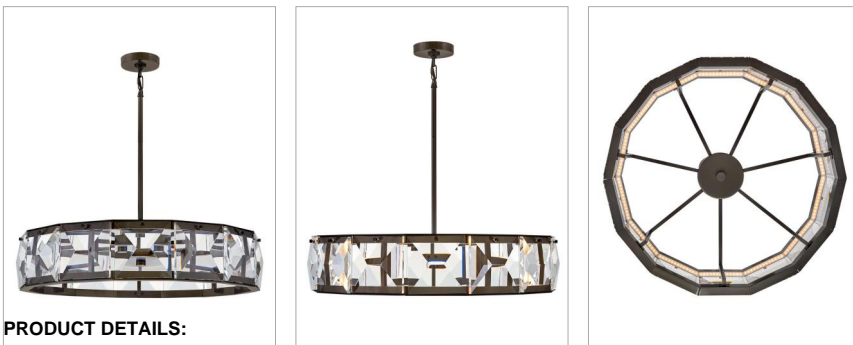

JOLIE

FR30105BX

LARGE LED DRUM

Jolie is a unique blend of sophistication, style, and technology. Integrated LEDs are sleekly concealed within gleaming Heritage Brass rings at the top and bottom of the design. Robust blocks of faceted crystal radiate with light, creating a transfixing silhouette while providing outstanding illumination.

DETAILS	
FINISH:	Black Oxide
MATERIAL:	Steel
GLASS:	Faceted Clear Crystal
SLOPE DEGREE:	90

DIMENSIONS	
WIDTH:	30"
HEIGHT:	6.8"
WEIGHT:	26.4lb

LIGHT SOURCE	
LIGHT SOURCE:	Integrated LED
LED NAME:	(2) E491LSEG-1A
VOLTAGE:	120v
COLOR TEMP:	3000
CRI:	92
INCANDESCENT EQUIVALENCY:	10 x 60w
DIMMABLE:	Yes - CL Type Dimmer (SSL7A), 0-10V on 277VAC

MOUNTING	
CANOPY:	5" Dia.
LEAD WIRE:	1 X 120"
MAX HEIGHT:	42.5

SHIPPING	
CARTON LENGTH:	34.7
CARTON WIDTH:	34.7
CARTON HEIGHT:	12.6
CARTON WEIGHT:	49.8

PRODUCT DETAILS:

- This chain or cable hung fixture may be installed on any sloped ceiling
- This fixture includes multiple down stems in various lengths to customize the installation height of the fixture, including one 6" stem and two 12" stems.
- Suitable for use in dry (indoor) locations as defined by NEC and CEC. Meets United States UL Underwriters Laboratories & CSA Canadian Standards Association Product Safety Standards
- Meets California Energy Commission 2013 & 2016 Title regulations/JA8
- Equipped with a 120/277 universal driver. 0-10 dimming.
- LED components carry a 5-year limited warranty
- Merging the best of traditional and modern elements, with a sophisticated and streamlined silhouette perfect for any space
- Striking black finish enhances design