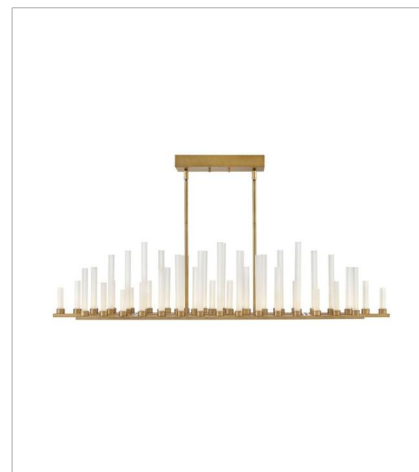

TRINITY

This stunning silhouette suggests rows of candles burning at different rates as in days of old, yet Trinity is modern in every aspect. Each frosted glass column is evenly lit with integrated LED, producing multiple points of light in undulating fashion along the Polished Nickel or Heritage Brass frame. The effect is breathtaking, unexpected and completely spectacular.

FINISH: Heritage Brass
GLASS: Frosted

FR46102HBR
LARGE LED SCONCE
5.5" W, 22" H
Integrated LED
12-1w LED *Included

FR46106HBR
MEDIUM SINGLE TIER
27.3" W, 10.8" H
Integrated LED
50-1w LED *Included

FR46108HBR
LED LINEAR
48" W, 10.8" H
Integrated LED
50-1w LED *Included