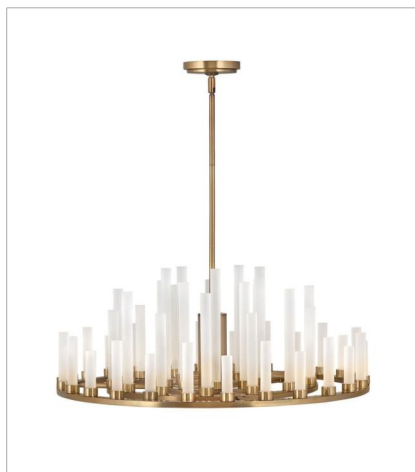

TRINITY

This stunning silhouette suggests rows of candles burning at different rates as in days of old, yet Trinity is modern in every aspect. Each frosted glass column is evenly lit with integrated LED, producing multiple points of light in undulating fashion along the Polished Nickel or Heritage Brass frame. The effect is breathtaking, unexpected and completely spectacular.

FINISH: Heritage Brass
GLASS: Frosted

FR46102HBR
LARGE LED SCONCE
5.5" W, 22" H
Integrated LED
12-1w LED *Included

FR46106HBR
MEDIUM SINGLE TIER
27.3" W, 10.8" H
Integrated LED
50-1w LED *Included

FR46108HBR
LED LINEAR
48" W, 10.8" H
Integrated LED
50-1w LED *Included