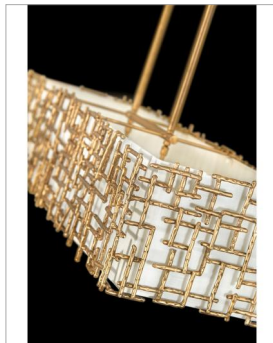

FARRAH

FR33105BNG

MEDIUM EIGHT LIGHT LINEAR

Farrah's contemporary design is bold and sculptural, while achieving an optical airiness. The hand-hammered crosshatch bars gleam in a hand-applied Silver Leaf or Burnished Gold finish with artisanal detailing that carries through to the canopy detail. Set against a White Linen shade, Farrah creates a look of deconstructed; modern elegance.

DETAILS	
FINISH:	Burnished Gold
MATERIAL:	Steel
SHADE:	White Linen
SLOPE DEGREE:	90
DIMMABLE:	YES - WITH DIMMABLE LAMP (NOT INCLUDED)

DIMENSIONS	
WIDTH:	48.3"
HEIGHT:	23.8"
DEPTH:	14
WEIGHT:	26.4lb

LIGHT SOURCE	
LIGHT SOURCE:	Socketed
WATTAGE:	8-5w Cand. LED, 60w Equiv.
VOLTAGE:	120v

MOUNTING	
CANOPY:	4.5"W X 14"L
LEAD WIRE:	1 X 144"

SHIPPING	
CARTON LENGTH:	52
CARTON WIDTH:	18
CARTON HEIGHT:	14.5
CARTON WEIGHT:	30.1

PRODUCT DETAILS:

- Suitable for use in dry (indoor) locations as defined by NEC and CEC. Meets United States UL Underwriters Laboratories & CSA Canadian Standards Association Product Safety Standards.
- This item may be hung on a sloped ceiling
- Luxurious gold finish with opulent sheen
- Striking and glamorous silhouette with luxe details and a rich finish that makes a dramatic statement