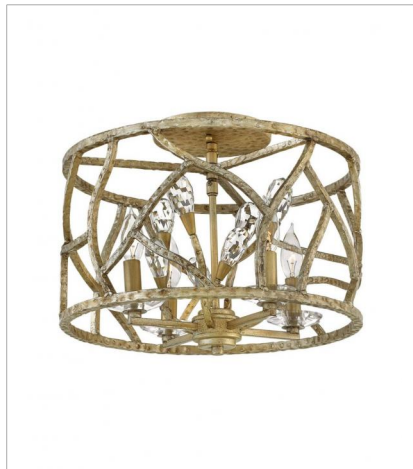

EVE

Eve's graceful, hand-forged tubing creates a natural, vine-like pattern in a hammered Champagne Gold finish while faceted clear crystal "buds" emanate from the tips.

FINISH: Champagne Gold

FR46800CPG
SINGLE LIGHT SCONCE
5.5" W, 16" H
Socket
1-60w Cand.

FR46802CPG
TWO LIGHT SCONCE
14.3" W, 15.5" H
Socket
2-60w Cand.

FR46803CPG
SMALL SINGLE TIER
18.5" W, 34.8" H
Socket
3-60w Cand.

FR46804CPG
MEDIUM ORB
18" W, 33" H
Socket
3-60w Cand.

FR46805CPG
MEDIUM OPEN FRAME DRUM
14.5" W, 34" H
Socket
6-60w Cand.

FR46806CPG
MEDIUM SINGLE TIER
26" W, 30" H
Socket
6-60w Cand.

EVE

Eve's graceful, hand-forged tubing creates a natural, vine-like pattern in a hammered Champagne Gold finish while faceted clear crystal "buds" emanate from the tips.

FINISH: Champagne Gold

FR46807CPG
LARGE ORB
24" W, 39" H
Socket
6-60w Cand.

FR46808CPG
LARGE OPEN FRAME DRUM
20" W, 45" H
Socket
9-60w Cand.

FR46809CPG
LARGE TWO TIER
33.5" W, 36" H
Socket
9-60w Cand.

FR46810CPG
EXTRA LARGE TWO TIER
48.5" W, 44" H
Socket
12-60w Cand.