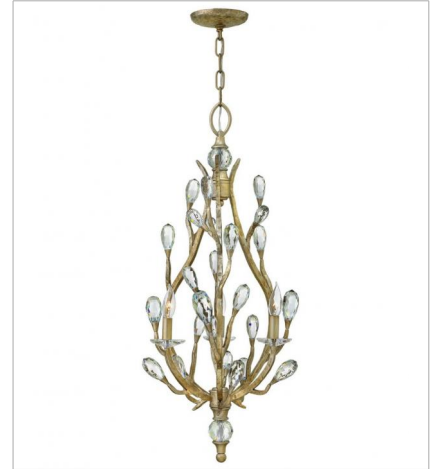

EVE

Eve's graceful, hand-forged tubing creates a natural, vine-like pattern in a hammered Champagne Gold finish while faceted clear crystal "buds" emanate from the tips.

FINISH: Champagne Gold

FR46800CPG
SINGLE LIGHT SCONCE
5.5" W, 16" H
Socket
1-60w Cand.

FR46802CPG
TWO LIGHT SCONCE
14.3" W, 15.5" H
Socket
2-60w Cand.

FR46803CPG
SMALL SINGLE TIER
18.5" W, 34.8" H
Socket
3-60w Cand.

FR46804CPG
MEDIUM ORB
18" W, 33" H
Socket
3-60w Cand.

FR46805CPG
MEDIUM OPEN FRAME DRUM
14.5" W, 34" H
Socket
6-60w Cand.

FR46806CPG
MEDIUM SINGLE TIER
26" W, 30" H
Socket
6-60w Cand.

EVE

Eve's graceful, hand-forged tubing creates a natural, vine-like pattern in a hammered Champagne Gold finish while faceted clear crystal "buds" emanate from the tips.

FINISH: Champagne Gold

FR46807CPG
LARGE ORB
24" W, 39" H
Socket
6-60w Cand.

FR46808CPG
LARGE OPEN FRAME DRUM
20" W, 45" H
Socket
9-60w Cand.

FR46809CPG
LARGE TWO TIER
33.5" W, 36" H
Socket
9-60w Cand.

FR46810CPG
EXTRA LARGE TWO TIER
48.5" W, 44" H
Socket
12-60w Cand.