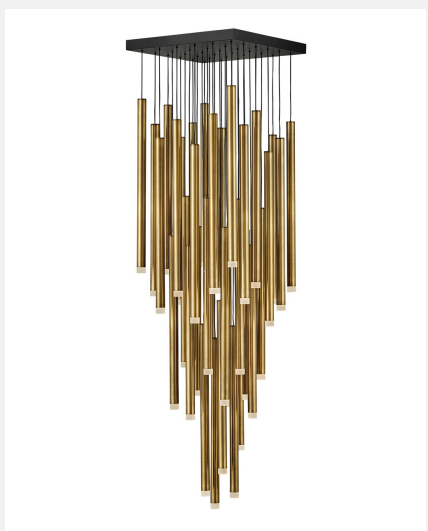

Large Pendant FR49908HBR

ITEM NUMBER	FR49908HBR
BRAND	Fredrick Ramond
MATERIAL	Steel
HEIGHT	65.5"
WIDTH	18.0"
LED COLOR TEMP	3000.0000
VOLTAGE	120v
LED LUMENS	3650
WATTAGE	36-1w LED *Included
TITLE	TWENTYFOUR DEC
CERTIFICATION	C-US Dry Rated

FEATURES AND BENEFITS

- Fixture weighs over 50lbs. Must be supported independently of the outlet box unless the outlet box is UL listed for the appropriate weight. Required hardware included.
- Suitable for use in dry (indoor) locations as defined by NEC and CEC. Meets United States UL Underwriters Laboratories & CSA Canadian Standards Association Product Safety Standards
- Meets California Energy Commission 2016 Title regulations
- LED lamp included is JA8 2016 certified.
- For complete warranty information visit [\(hyperlink\)](#)
- 15 year finish warranty
- Bold silhouette with dramatic details creates a modern statement
- Classic gleaming light brass finish

FINISH Heritage Brass with Black accents

AT HINKLEY, WE EMBRACE THE DESIGN PHILOSOPHY THAT YOU CAN MERGE TOGETHER THE LIGHTING, FURNITURE, ART, COLORS AND ACCESSORIES YOU LOVE INTO A BEAUTIFUL ENVIRONMENT THAT DEFINES YOUR OWN PERSONAL STYLE. WE HOPE YOU WILL BE INSPIRED BY OUR COMMITMENT TO KEEP YOUR 'LIFE AGLOW.'