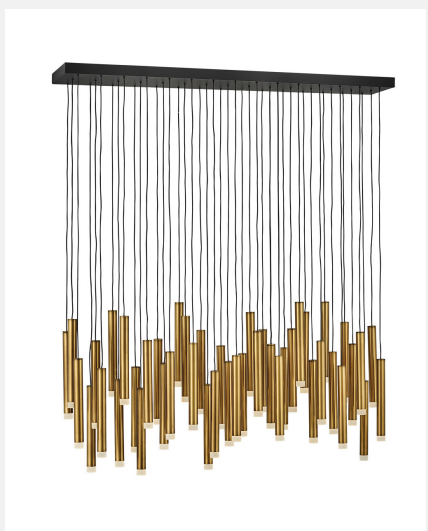

Large LED Linear FR49909HBR

ITEM NUMBER	FR49909HBR
BRAND	Fredrick Ramond
MATERIAL	Steel
HEIGHT	56.5"
WIDTH	48.0"
LED COLOR TEMP	3000.0000
VOLTAGE	120v
LED LUMENS	4575
WATTAGE	45-1w LED *Included
TITLE	TWENTYFOUR DEC
CERTIFICATION	C-US Dry Rated

FEATURES AND BENEFITS

- Fixture weighs over 50lbs. Must be supported independently of the outlet box unless the outlet box is UL listed for the appropriate weight. Required hardware included.
- Suitable for use in dry (indoor) locations as defined by NEC and CEC. Meets United States UL Underwriters Laboratories & CSA Canadian Standards Association Product Safety Standards
- Meets California Energy Commission 2016 Title regulations
- LED lamp included is JA8 2016 certified.
- For complete warranty information visit [\(hyperlink\)](#)
- 15 year finish warranty
- Bold silhouette with dramatic details creates a modern statement
- Classic gleaming light brass finish