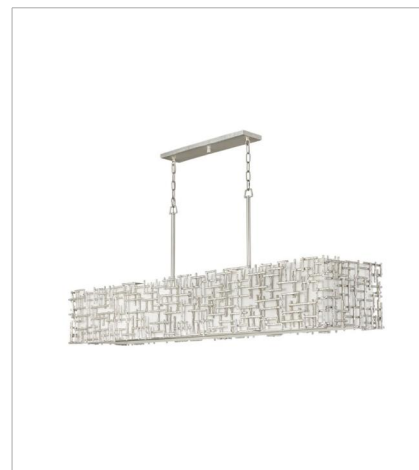

FARRAH

Farrah's contemporary design is bold and sculptural, while achieving an optical airiness. The hand-hammered crosshatch bars gleam in a hand-applied Silver Leaf finish with artisanal detailing that carries through to the canopy detail. Set against a White Linen shade, Farrah creates a look of deconstructed, modern elegance.

FINISH: Silver Leaf
SHADE: White Linen

FR33104SLF
MEDIUM DRUM
28" W, 23.3" H
Socketed
6-5w Cand. LED, 60w Equiv.

FR33105SLF
EIGHT LIGHT LINEAR
48.3" W, 23.8" H
Socketed
8-5w Cand. LED, 60w Equiv.

FR33109SLF
LARGE TEN LIGHT LINEAR
60" W, 23.8" H
Socketed
10-5w Cand. LED, 60w Equiv.