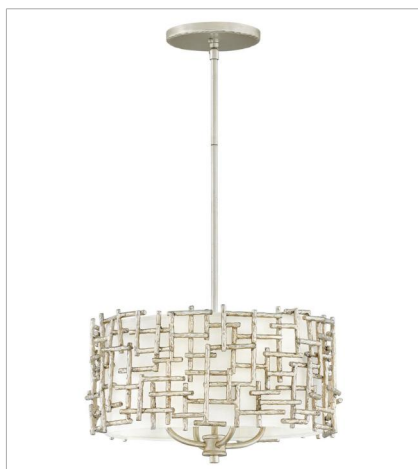

FARRAH

Farrah's contemporary design is bold and sculptural, while achieving an optical airiness. The hand-hammered crosshatch bars gleam in a hand-applied Silver Leaf finish with artisanal detailing that carries through to the canopy detail. Set against a White Linen shade, Farrah creates a look of deconstructed, modern elegance.

FINISH: Silver Leaf
SHADE: White Linen

FR33104SLF
MEDIUM DRUM
28" W, 23.3" H
Socketed
6-5w Cand. LED, 60w Equiv.

FR33105SLF
EIGHT LIGHT LINEAR
48.3" W, 23.8" H
Socketed
8-5w Cand. LED, 60w Equiv.

FR33109SLF
LARGE TEN LIGHT LINEAR
60" W, 23.8" H
Socketed
10-5w Cand. LED, 60w Equiv.

FR33103SLF
SMALL DRUM PENDANT
16" W, 9.5" H
Socketed
4-5w Cand. LED, 60w Equiv.

HINKLEY

HINKLEY
33000 Pin Oak Parkway
Avon Lake, OH 44012

PHONE: (440) 653-5500
Toll Free: 1 (800) 446-5539

hinkley.com