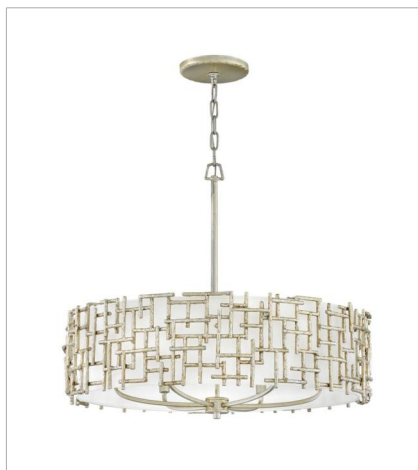

FARRAH

Farrah's contemporary design is bold and sculptural, while achieving an optical airiness. The hand-hammered crosshatch bars gleam in a hand-applied Silver Leaf finish with artisanal detailing that carries through to the canopy detail. Set against a White Linen shade, Farrah creates a look of deconstructed, modern elegance.

FINISH: Silver Leaf
SHADE: White Linen

FR33104SLF
MEDIUM DRUM
28" W, 23.3" H
Socketed
6-5w Cand. LED, 60w Equiv.

FR33105SLF
EIGHT LIGHT LINEAR
48.3" W, 23.8" H
Socketed
8-5w Cand. LED, 60w Equiv.

FR33109SLF
LARGE TEN LIGHT LINEAR
60" W, 23.8" H
Socketed
10-5w Cand. LED, 60w Equiv.