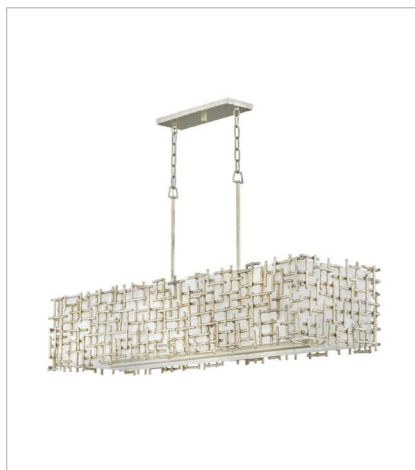

FARRAH

Farrah's contemporary design is bold and sculptural, while achieving an optical airiness. The hand-hammered crosshatch bars gleam in a hand-applied Silver Leaf finish with artisanal detailing that carries through to the canopy detail. Set against a White Linen shade, Farrah creates a look of deconstructed, modern elegance.

FINISH: Silver Leaf
SHADE: White Linen

FR33104SLF
MEDIUM DRUM
28" W, 23.3" H
Socketed
6-5w Cand. LED, 60w Equiv.

FR33105SLF
EIGHT LIGHT LINEAR
48.3" W, 23.8" H
Socketed
8-5w Cand. LED, 60w Equiv.

FR33109SLF
LARGE TEN LIGHT LINEAR
60" W, 23.8" H
Socketed
10-5w Cand. LED, 60w Equiv.