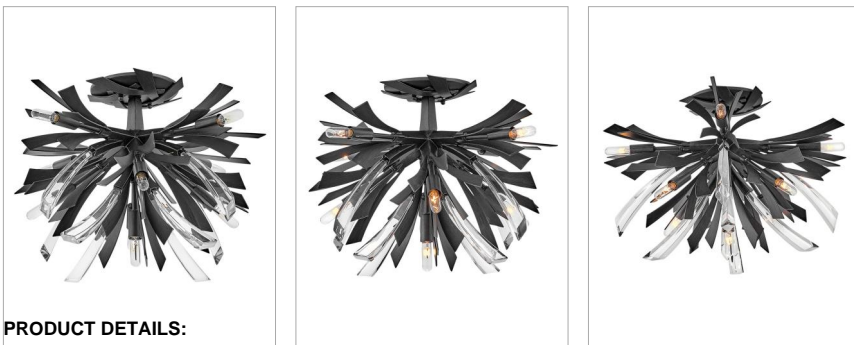

VIDA

FR40903BGR

MEDIUM SEMI-FLUSH MOUNT

Vida's modern design bursts with a flourishing style that is both highly dramatic and finely sculpted. A statement piece with crystal accents and unique canopy detailing, Vida injects a thrilling dash of contemporary inspiration to its surroundings.

DETAILS	
FINISH:	Brushed Graphite
MATERIAL:	Steel

DIMENSIONS	
WIDTH:	24"
HEIGHT:	14.5"
WEIGHT:	14.5lb

LIGHT SOURCE	
LIGHT SOURCE:	LED Lamp
WATTAGE:	9-5w Cand. LED, 60w Equiv.
VOLTAGE:	120v

MOUNTING	
CANOPY:	6.5" Dia.

SHIPPING	
CARTON LENGTH:	21.5
CARTON WIDTH:	21.5
CARTON HEIGHT:	17
CARTON WEIGHT:	28.6

PRODUCT DETAILS:

- Suitable for use in dry (indoor) locations as defined by NEC and CEC. Meets United States UL Underwriters Laboratories & CSA Canadian Standards Association Product Safety Standards
- Merging the best of traditional and modern elements, with a sophisticated and streamlined silhouette perfect for any space
- Rich gray tone