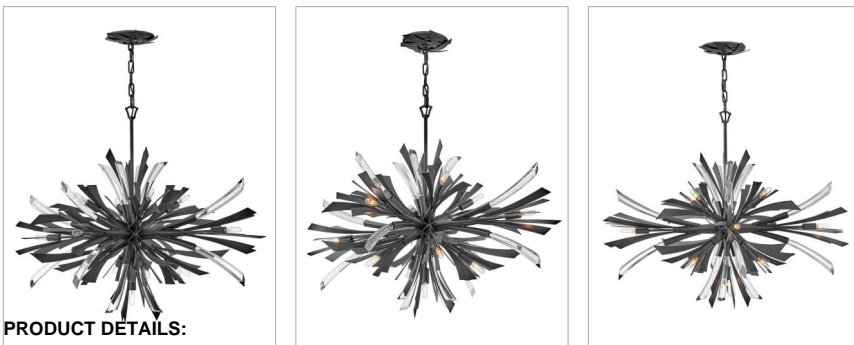

### MEDIUM SINGLE TIER PENDANT

Vida's modern design bursts with a flourishing style that is both highly dramatic and finely sculpted. A statement piece with crystal accents and unique canopy detailing, Vida injects a thrilling dash of contemporary inspiration to its surroundings.

DETAILS	
FINISH:	Brushed Graphite
MATERIAL:	Steel
SLOPE DEGREE:	90

DIMENSIONS	
WIDTH:	36"
HEIGHT:	27.8"
DEPTH:	27.8
WEIGHT:	24.3lb

LIGHT SOURCE	
LIGHT SOURCE:	LED Lamp
WATTAGE:	13-5w Cand. LED, 60w Equiv.
VOLTAGE:	120v

MOUNTING	
CANOPY:	6.5" Dia.
LEAD WIRE:	1 X 144"

SHIPPING	
CARTON LENGTH:	32.5
CARTON WIDTH:	32.5
CARTON HEIGHT:	28
CARTON WEIGHT:	41.8

PRODUCT DETAILS:

- This chain or cable hung fixture may be installed on any sloped ceiling
- Suitable for use in dry (indoor) locations as defined by NEC and CEC. Meets United States UL Underwriters Laboratories & CSA Canadian Standards Association Product Safety Standards
- Merging the best of traditional and modern elements, with a sophisticated and streamlined silhouette perfect for any space
- Rich gray tone