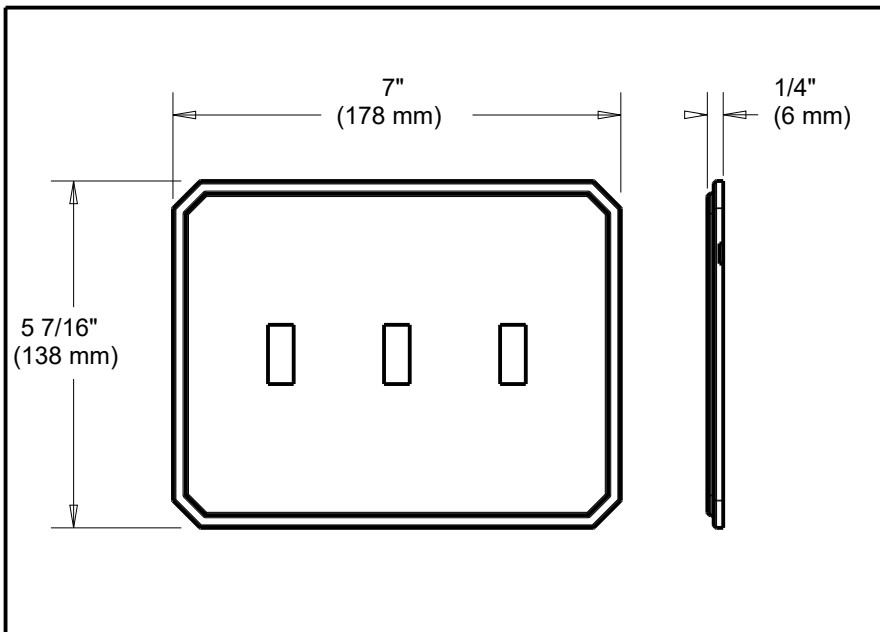

DELTA[®]

ACCESSORIES

- Stepped Geometric Concealed Mount Triple Switch Wall Plate

Submitted Model No.: _____

Specific Features: _____

STANDARD SPECIFICATIONS:

Delta reserves the right (1) to make changes in specifications and materials, and (2) to change or discontinue models, both without notice or obligation. Dimensions are for reference only. See current full-line price book or www.deltafaucet.com for finish options and product availability.