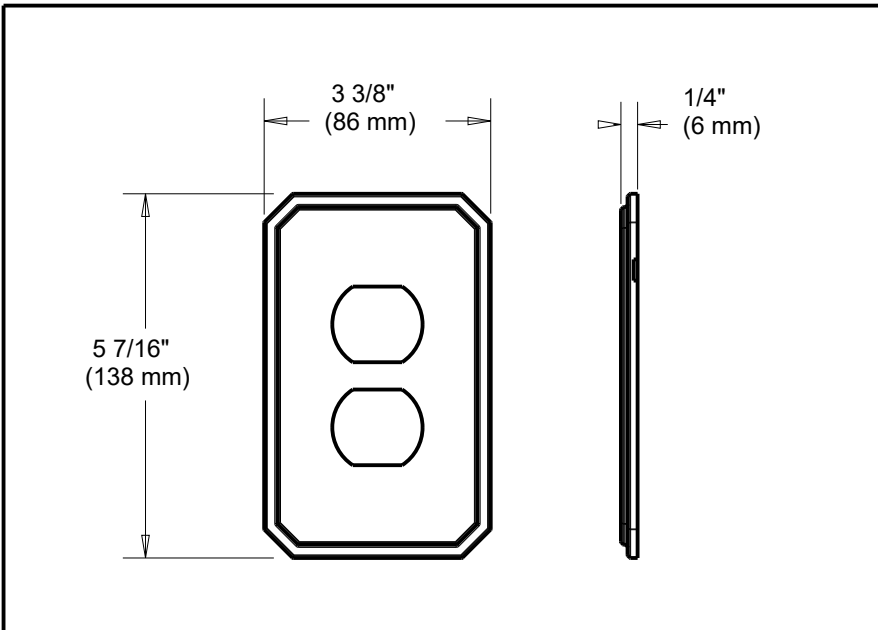

DELTA[®]

ACCESSORIES

- Stepped Geometric Concealed Mount Single Duplex Wall Plate

Submitted Model No.: _____

Specific Features: _____

STANDARD SPECIFICATIONS:

Delta reserves the right (1) to make changes in specifications and materials, and (2) to change or discontinue models, both without notice or obligation. Dimensions are for reference only. See current full-line price book or www.deltafaucet.com for finish options and product availability.