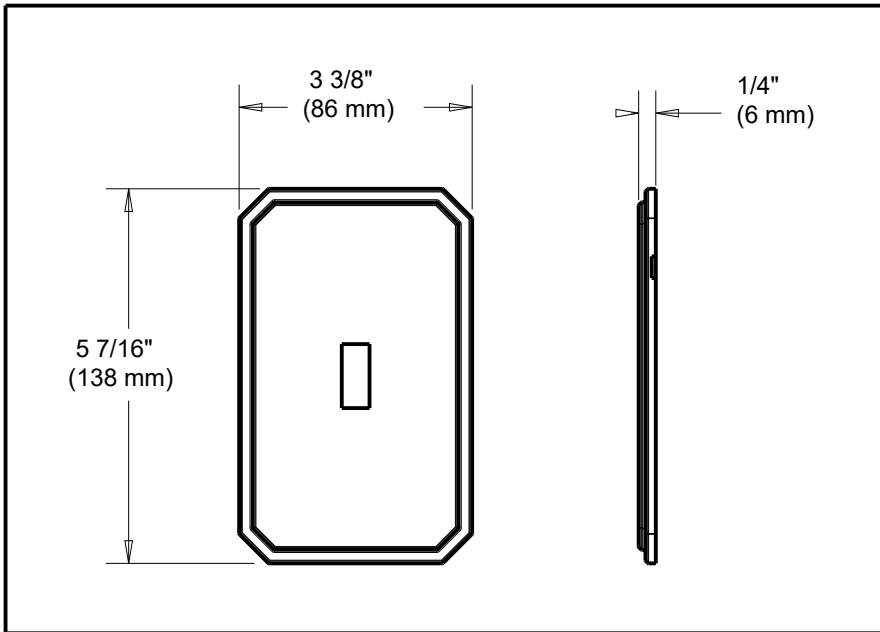

## ACCESSORIES

- Stepped Geometric Concealed Mount Single Switch Wall Plate

Submitted Model No.: \_\_\_\_\_

Specific Features: \_\_\_\_\_