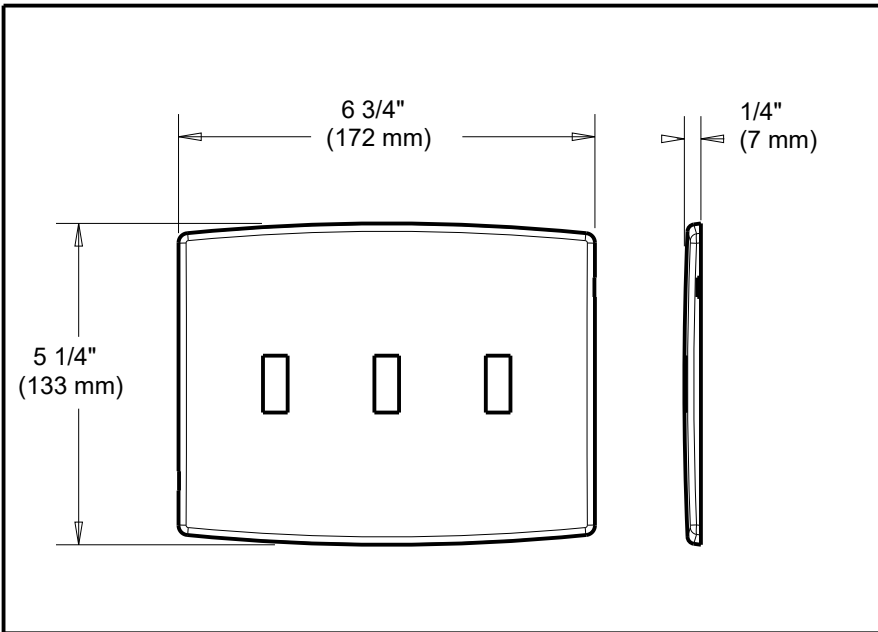

**DELTA**  
**ACCESSORIES**

- Soft Modern Concealed Mount Triple Switch Wall Plate

Submitted Model No.: \_\_\_\_\_

Specific Features: \_\_\_\_\_

**STANDARD SPECIFICATIONS:**

Delta reserves the right (1) to make changes in specifications and materials, and (2) to change or discontinue models, both without notice or obligation. Dimensions are for reference only. See current full-line price book or [www.deltafaucet.com](http://www.deltafaucet.com) for finish options and product availability.