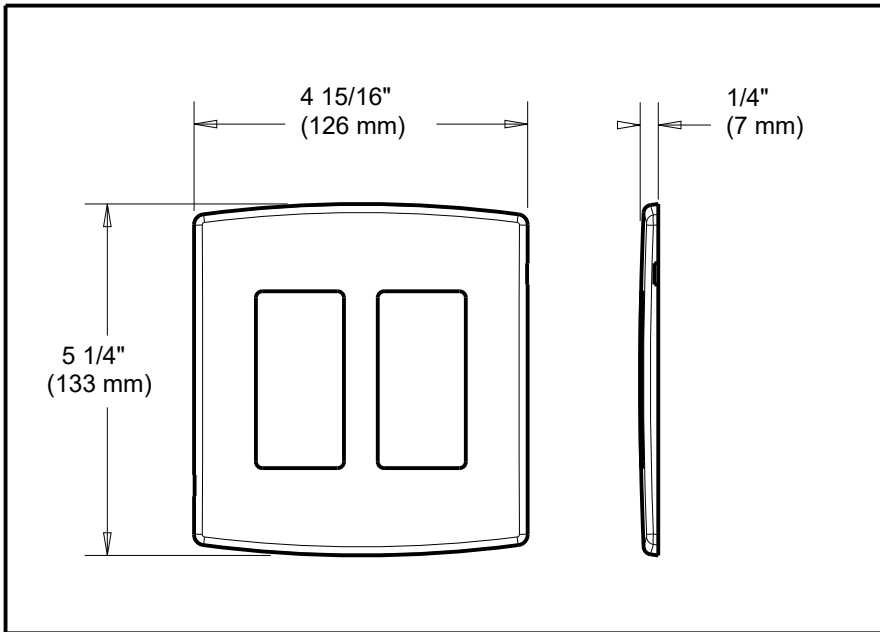

## ACCESSORIES

- Soft Modern Concealed Mount Double Decorator Wall Plate

Submitted Model No.: \_\_\_\_\_

Specific Features: \_\_\_\_\_