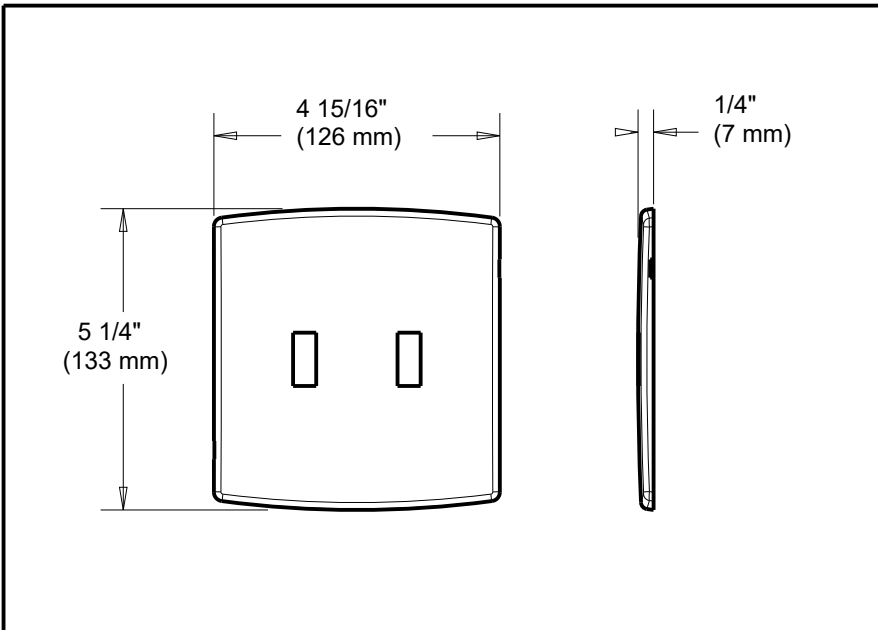

DELTA
ACCESSORIES

- Soft Modern Concealed Mount Double Switch Wall Plate

Submitted Model No.: _____

Specific Features: _____

STANDARD SPECIFICATIONS:

Delta reserves the right (1) to make changes in specifications and materials, and (2) to change or discontinue models, both without notice or obligation. Dimensions are for reference only. See current full-line price book or www.deltafaucet.com for finish options and product availability.