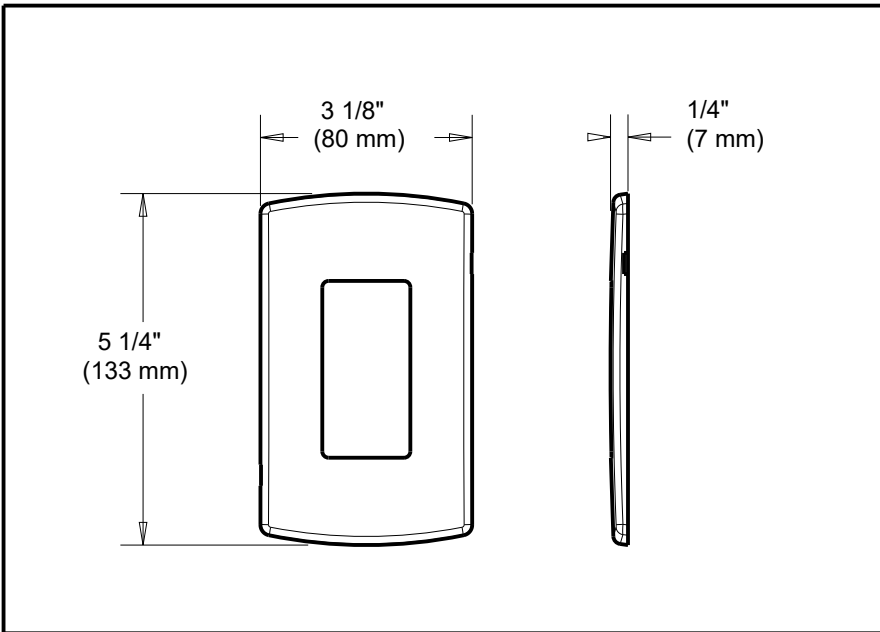

DELTA[®]

ACCESSORIES

- Soft Modern Concealed Mount Single Decorator Wall Plate

Submitted Model No.: _____

Specific Features: _____

STANDARD SPECIFICATIONS:

Delta reserves the right (1) to make changes in specifications and materials, and (2) to change or discontinue models, both without notice or obligation. Dimensions are for reference only. See current full-line price book or www.deltafaucet.com for finish options and product availability.