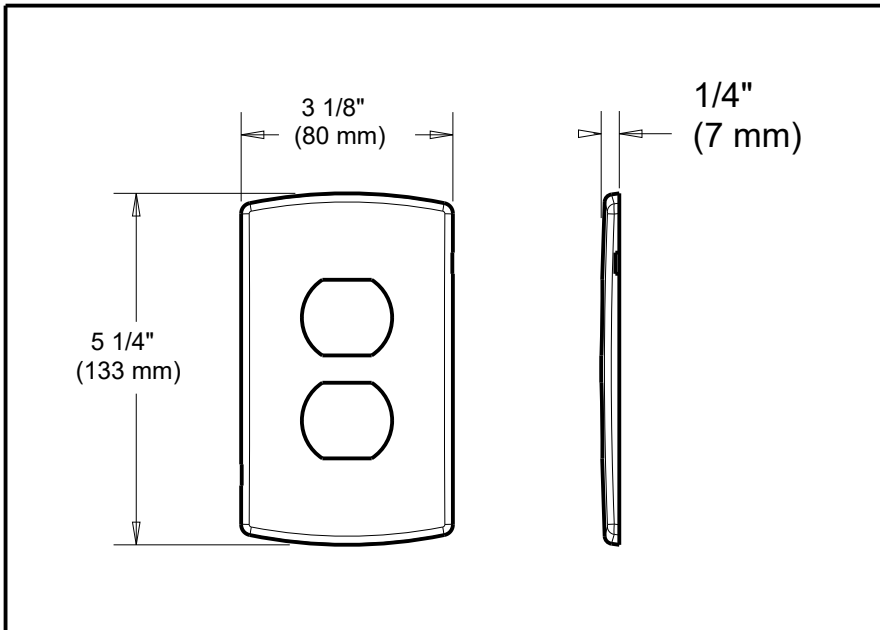

**DELTA**  
**ACCESSORIES**

- Soft Modern Concealed Mount Single Duplex Wall Plate

Submitted Model No.: \_\_\_\_\_

Specific Features: \_\_\_\_\_

**STANDARD SPECIFICATIONS:**

Delta reserves the right (1) to make changes in specifications and materials, and (2) to change or discontinue models, both without notice or obligation. Dimensions are for reference only. See current full-line price book or [www.deltafaucet.com](http://www.deltafaucet.com) for finish options and product availability.