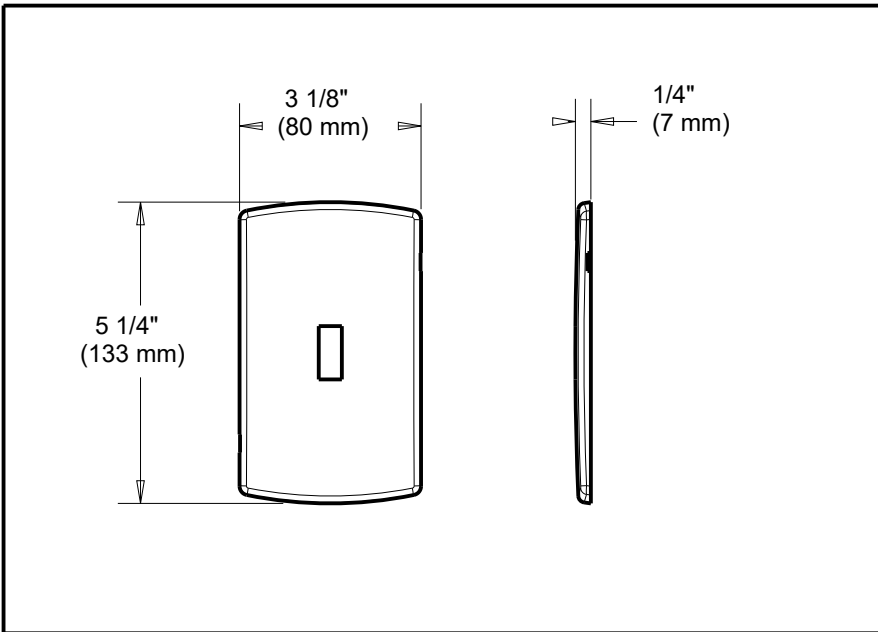

DELTA
ACCESSORIES

- Soft Modern Concealed Mount Single Switch Wall Plate

Submitted Model No.: _____

Specific Features: _____

STANDARD SPECIFICATIONS:

Delta reserves the right (1) to make changes in specifications and materials, and (2) to change or discontinue models, both without notice or obligation. Dimensions are for reference only. See current full-line price book or www.deltafaucet.com for finish options and product availability.