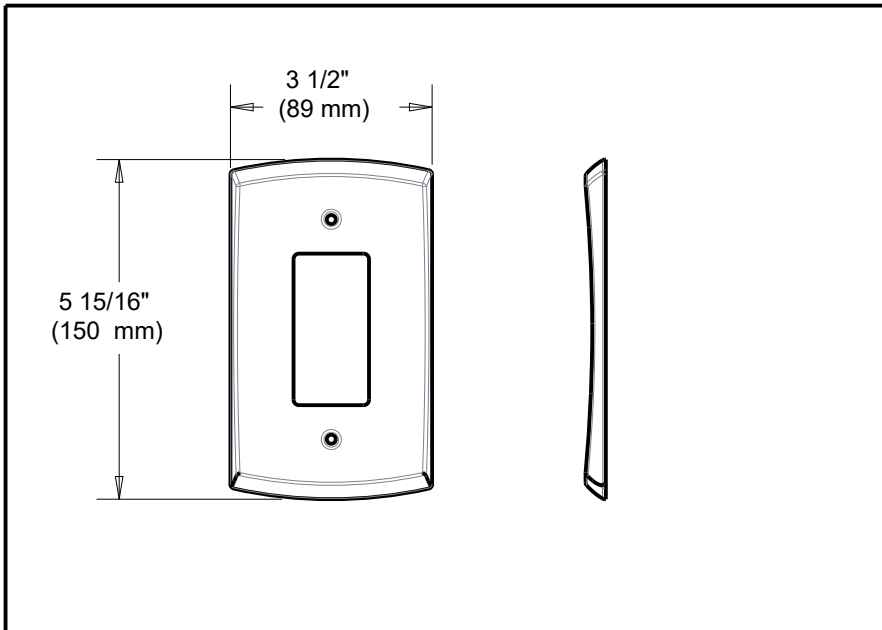

DELTA
ACCESSORIES

- Soft Arch Jumbo Single Decorator Wall Plate

Submitted Model No.: _____

Specific Features: _____

STANDARD SPECIFICATIONS:

Delta reserves the right (1) to make changes in specifications and materials, and (2) to change or discontinue models, both without notice or obligation. Dimensions are for reference only. See current full-line price book or www.deltafaucet.com for finish options and product availability.