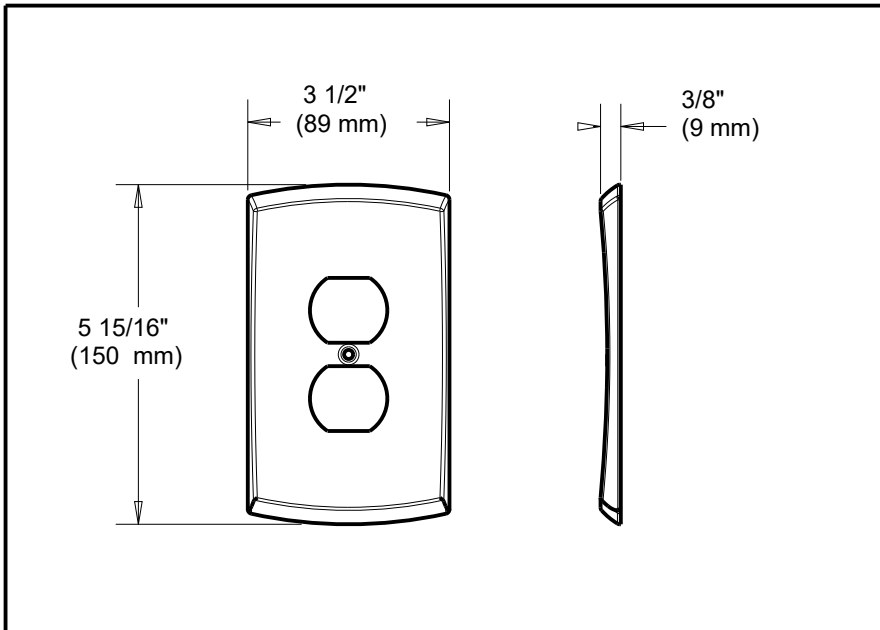

## ACCESSORIES

- Soft Arch Jumbo Single Duplex Wall Plate

Submitted Model No.: \_\_\_\_\_

Specific Features: \_\_\_\_\_