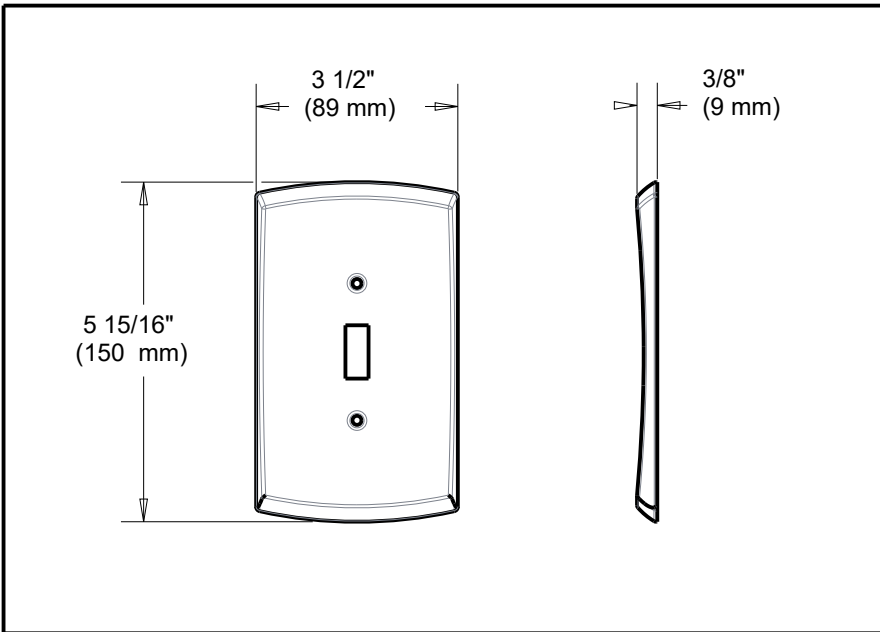

DELTA
ACCESSORIES

- Soft Arch Jumbo Single Switch Wall Plate

Submitted Model No.: _____

Specific Features: _____

STANDARD SPECIFICATIONS:

Delta reserves the right (1) to make changes in specifications and materials, and (2) to change or discontinue models, both without notice or obligation. Dimensions are for reference only. See current full-line price book or www.deltafaucet.com for finish options and product availability.