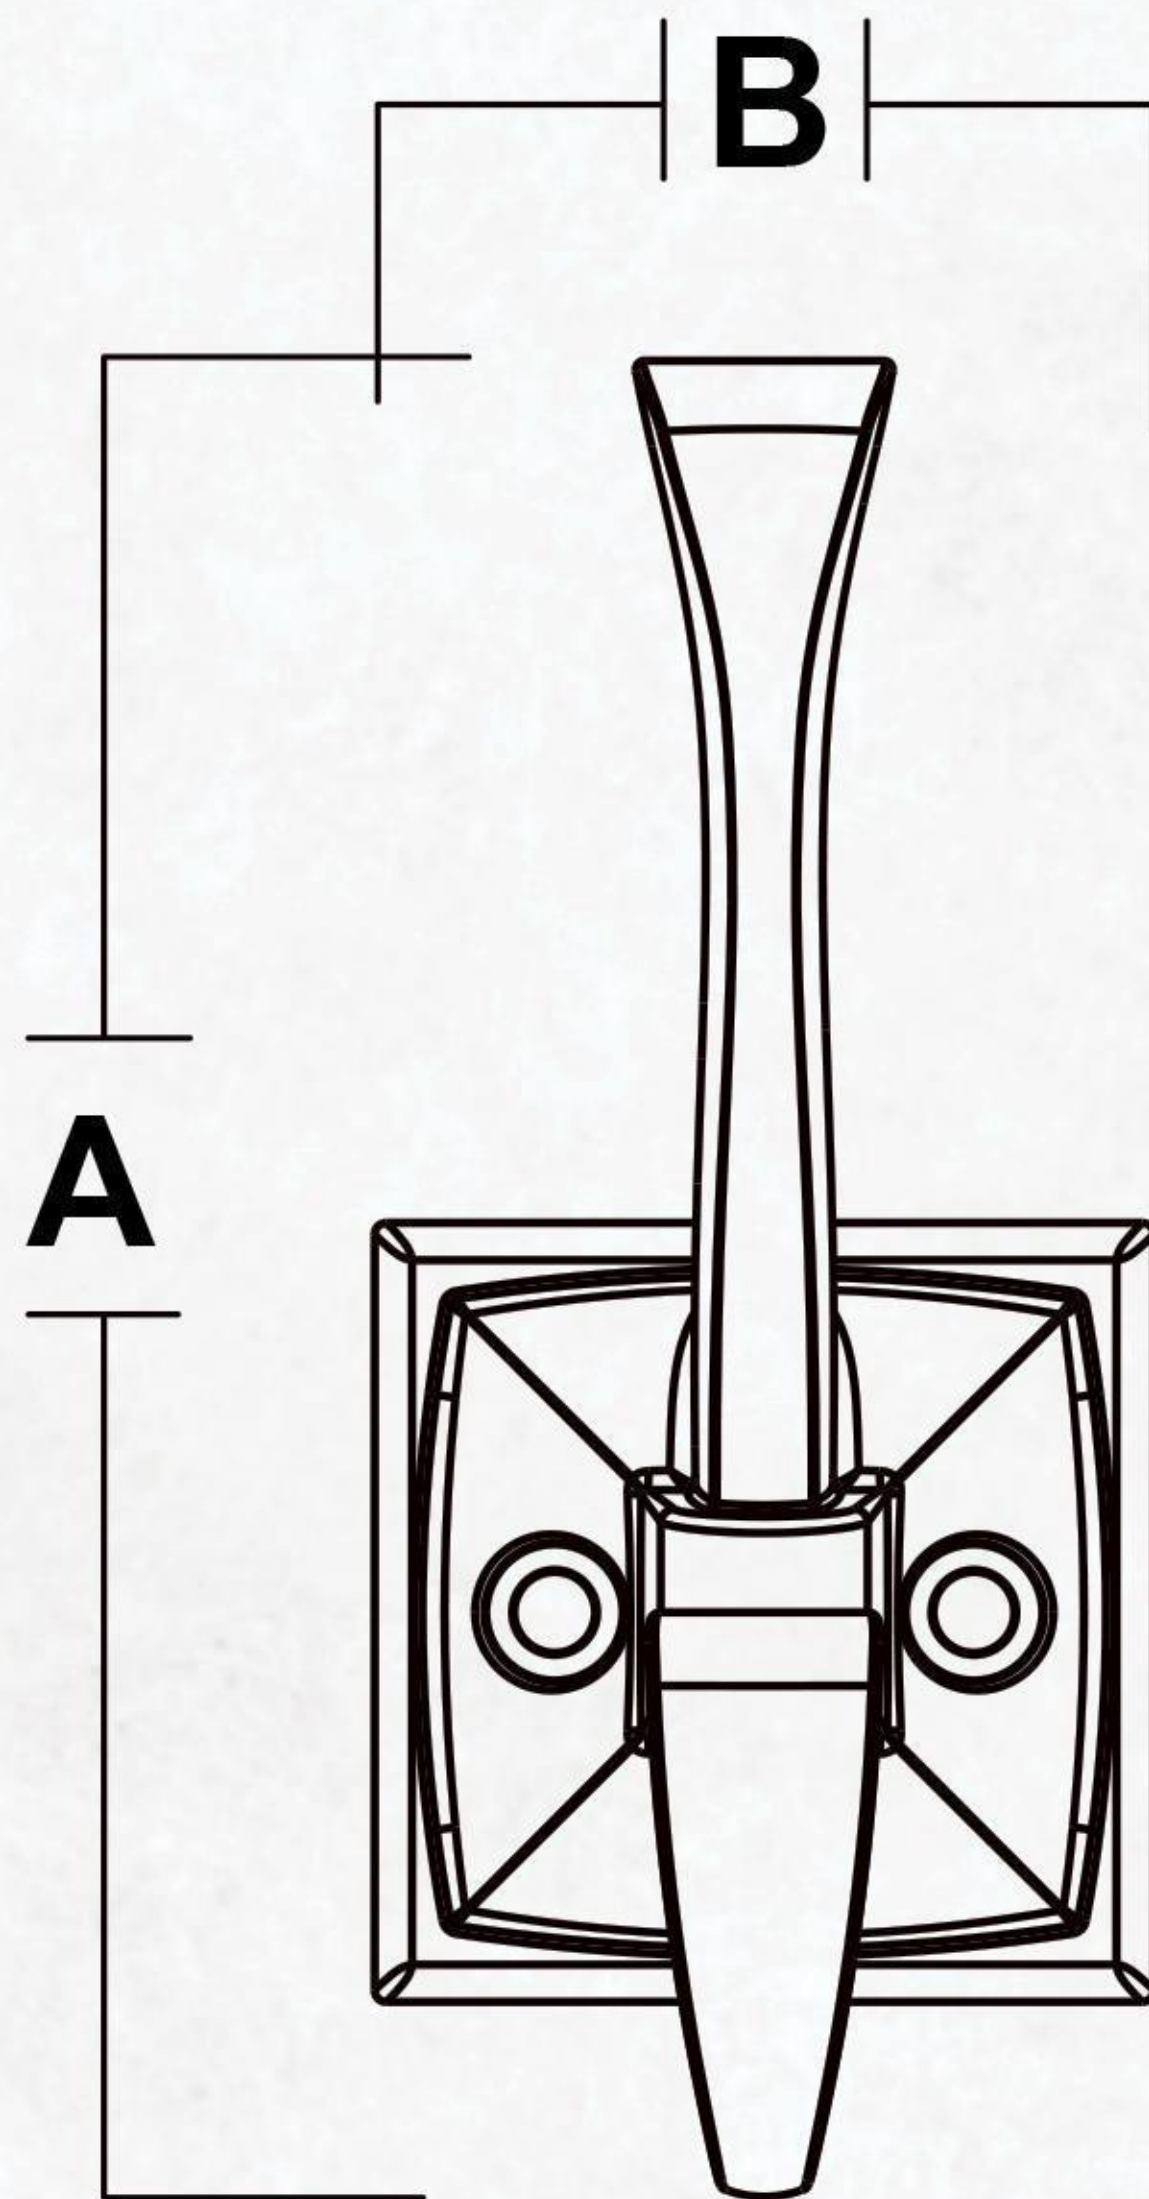

Dimensions

A) HEIGHT 4-3/8in (111.2mm)

B) LENGTH 1-7/8in (47.2mm) | **C) PROJECTION** 2-7/8in (73.3mm)