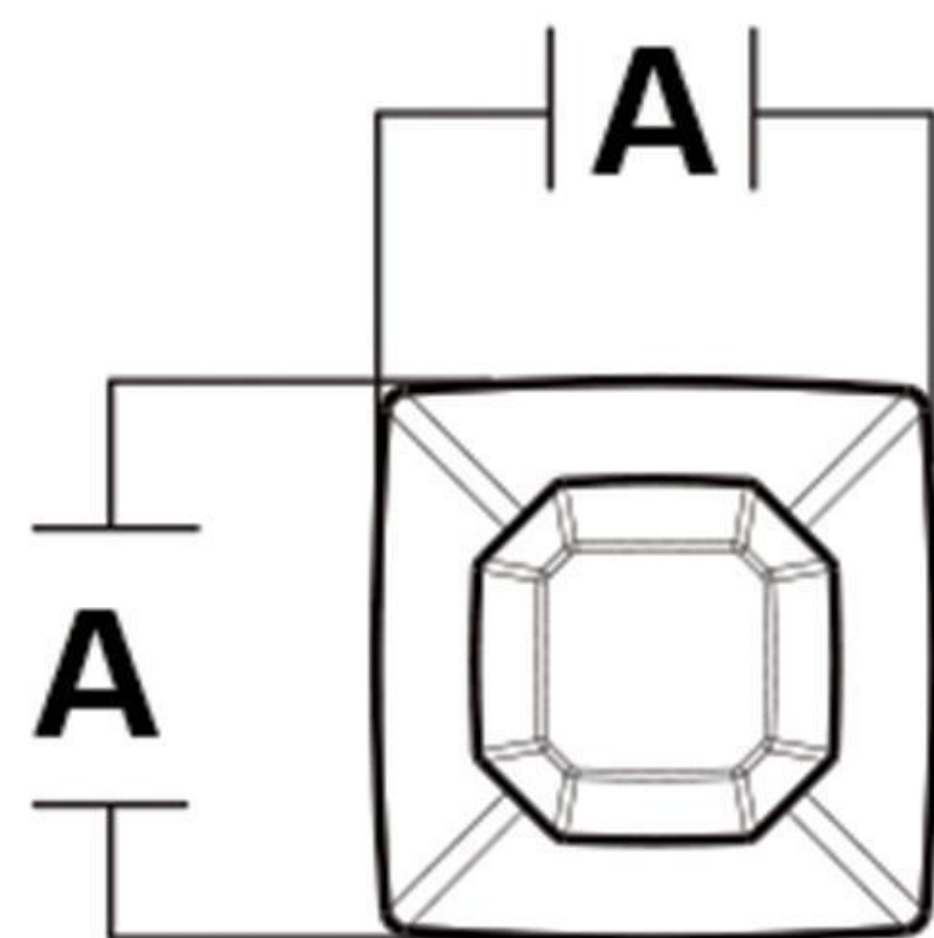

DOOR STOP DIMENSIONS

A. DIAMETER = 1.02 in (26 mm)

B. PROJECTION = 3 in (76 mm)