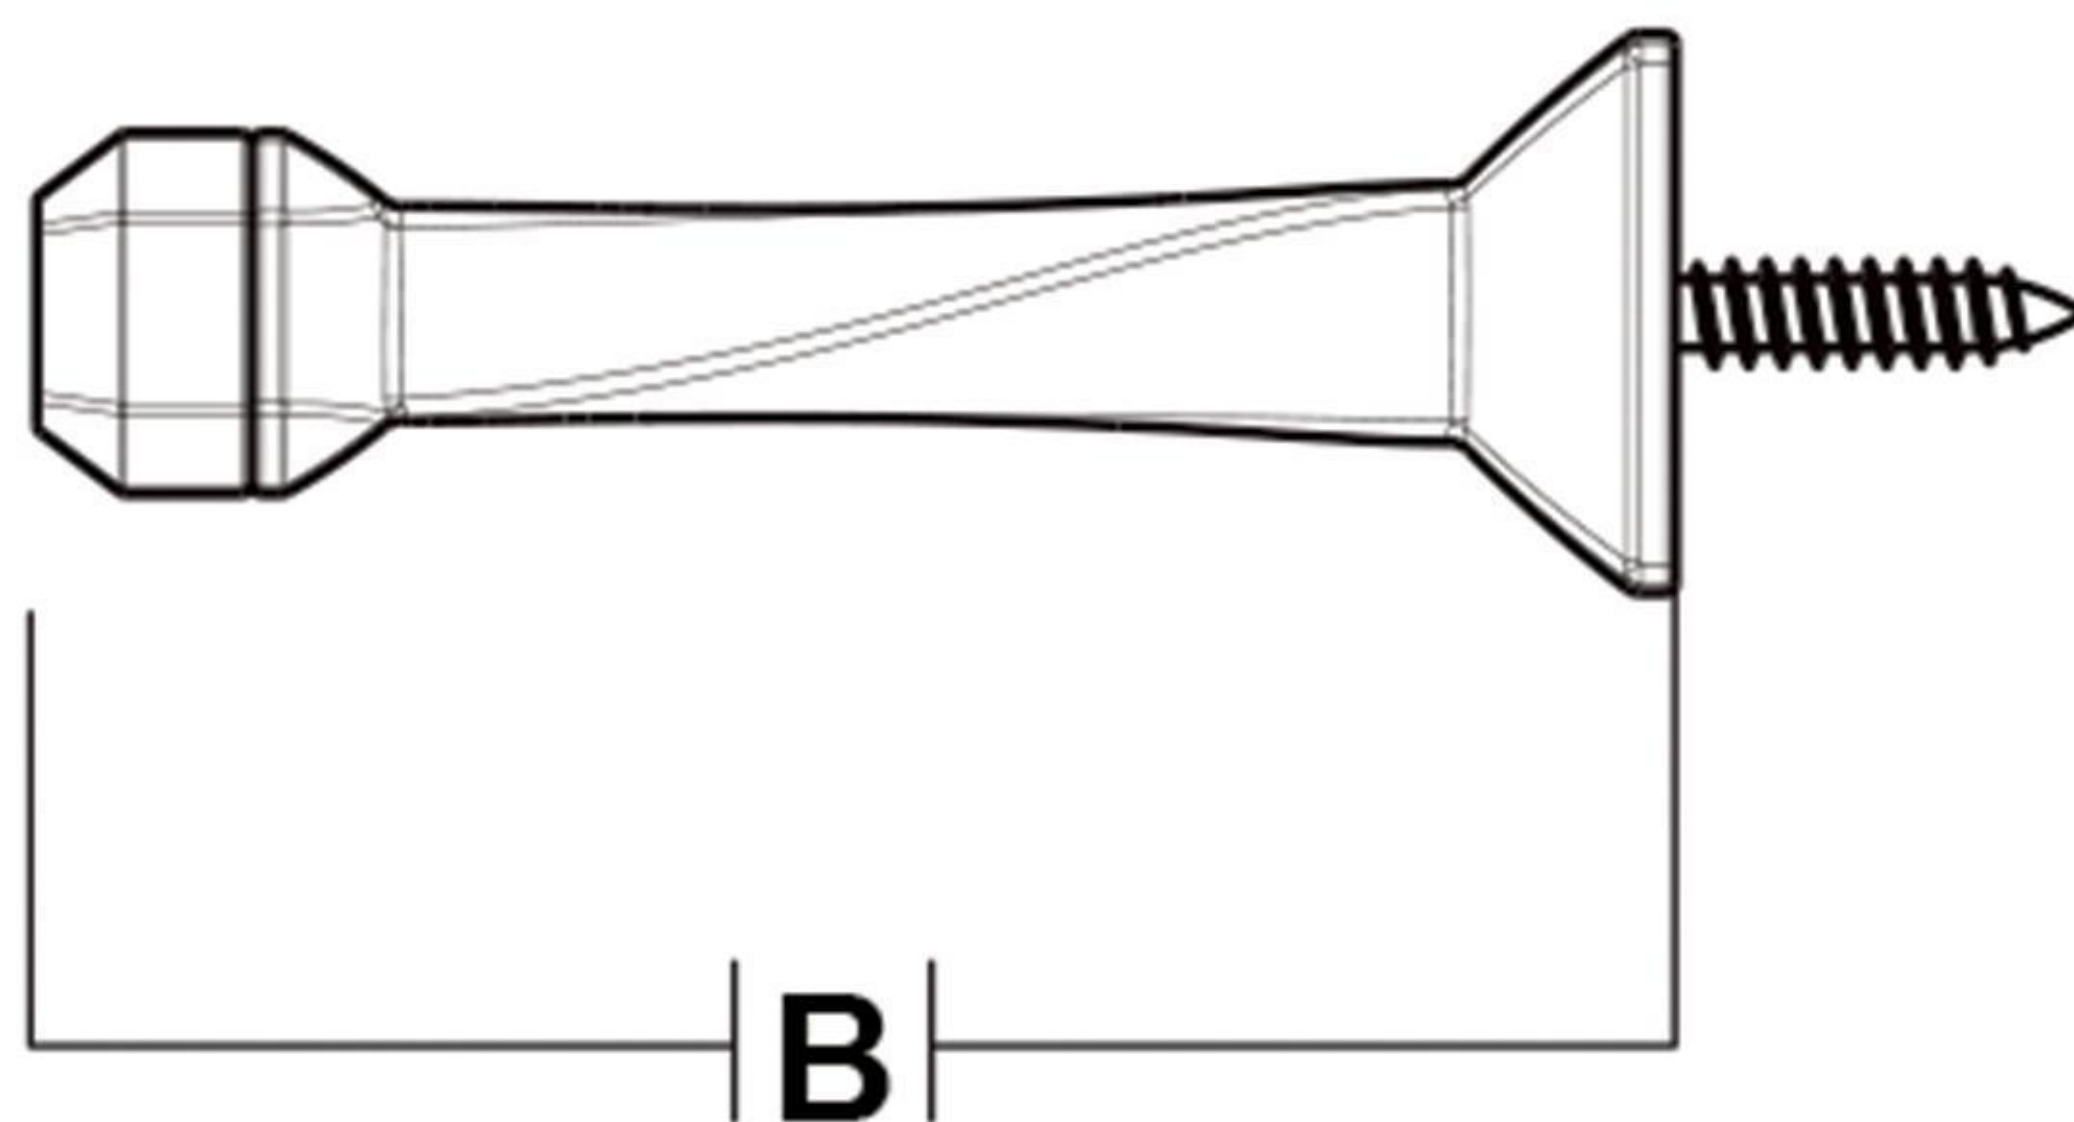

DOOR STOP DIMENSIONS

A. DIAMETER = 1.02 in (26 mm)

B. PROJECTION = 3 in (76 mm)