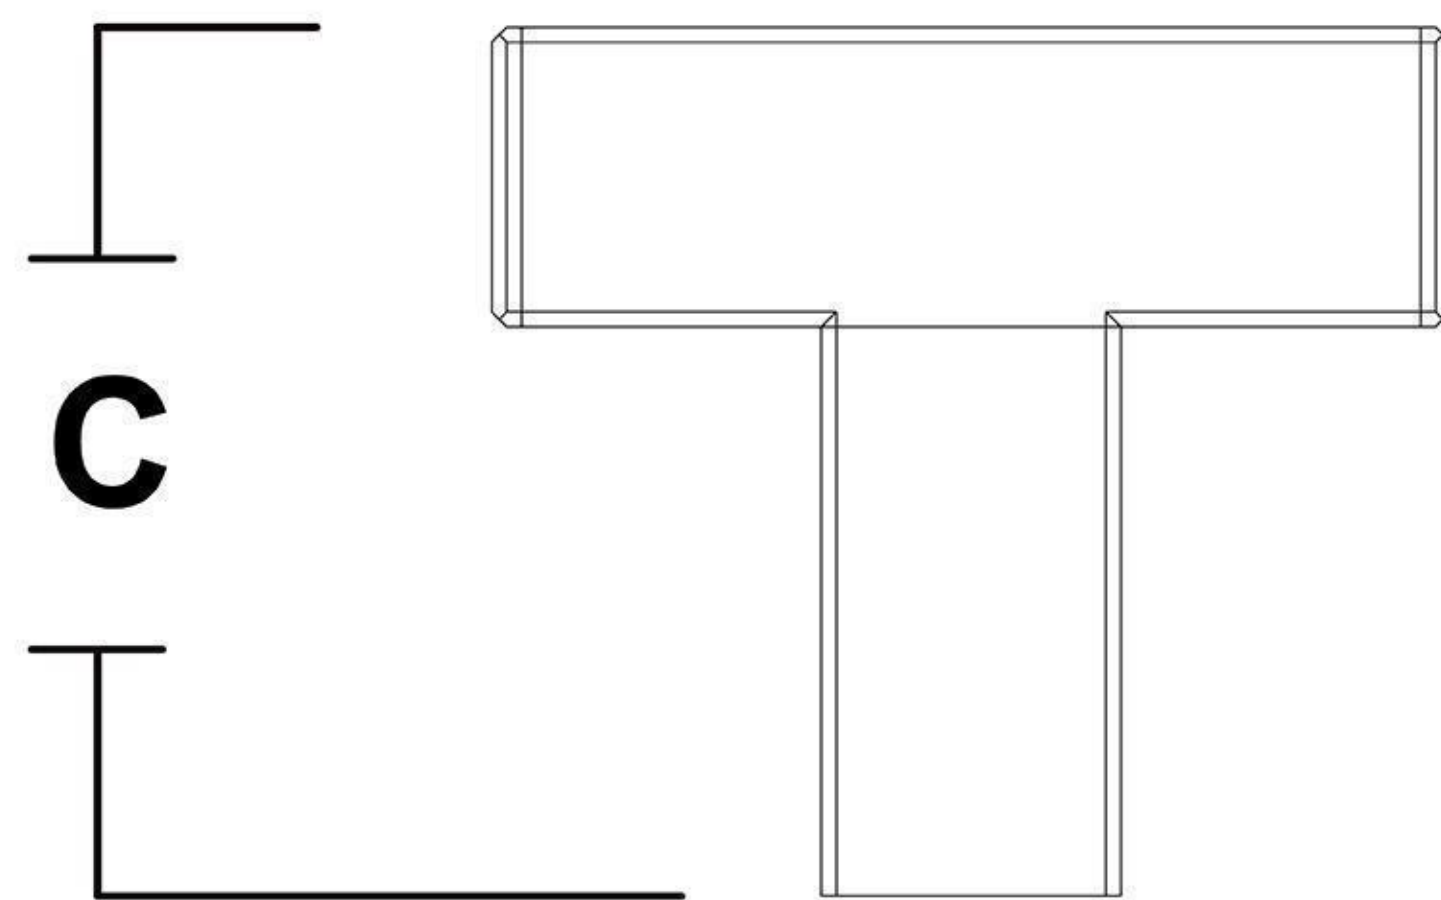

# KNOB DIMENSIONS

- A. LENGTH = 1.26 in (32 mm)**
- B. HEIGHT = 0.39 in (10 mm)**
- C. PROJECTION = 1.14 in (29 mm)**