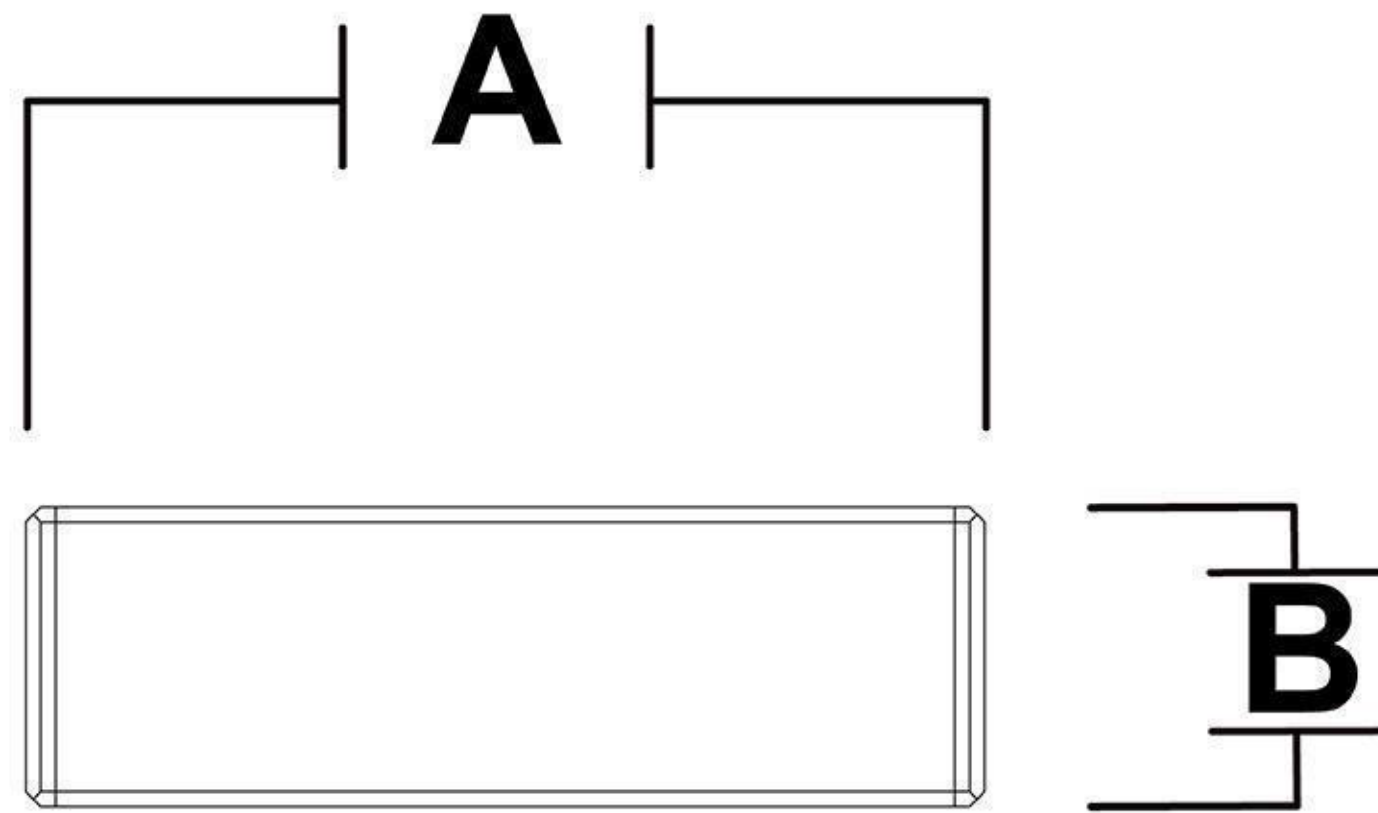

# KNOB DIMENSIONS

- A. LENGTH = 1.26 in (32 mm)**
- B. HEIGHT = 0.39 in (10 mm)**
- C. PROJECTION = 1.14 in (29 mm)**