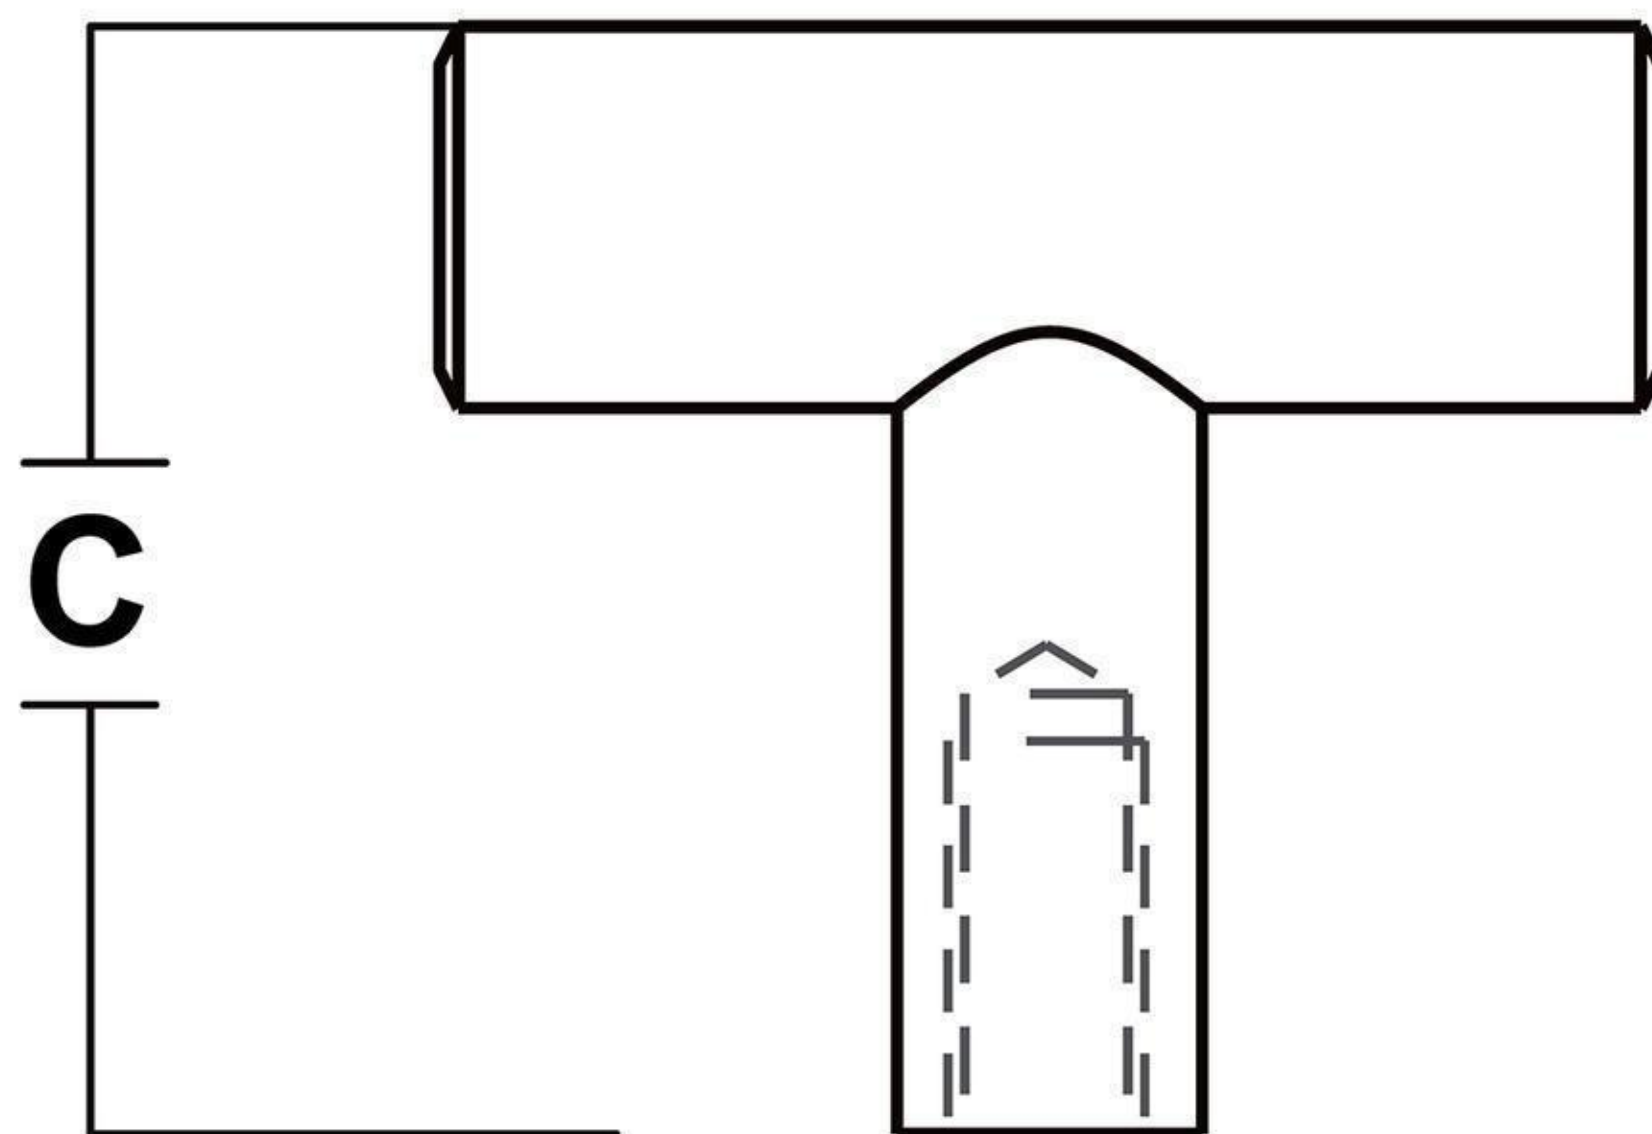

KNOB DIMENSIONS

- A. HEIGHT = **0.39 in** (10 mm)
- B. OVERALL LENGTH = **1.26 in** (32 mm)
- C. PROJECTION = **1.14 in** (29 mm)