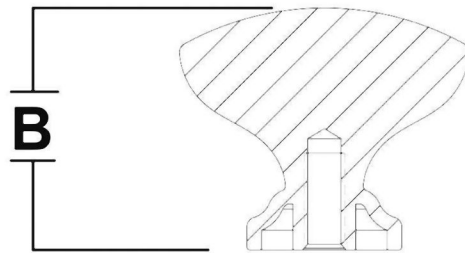

KNOB DIMENSIONS

A. DIAMETER = 1-1/8 in (29 mm)

B. PROJECTION = 1 in (25 mm)