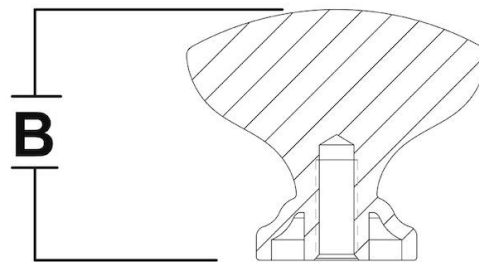

KNOB DIMENSIONS

A. DIAMETER = 1-1/8 in (29 mm)

B. PROJECTION = 1 in (25 mm)