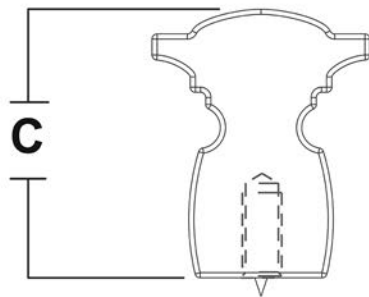

# KNOB DIMENSIONS

- A. LENGTH = 1 in (25 mm)**  
**B. HEIGHT = 0.83 in (21 mm)**  
**C. PROJECTION = 1.02 in (26 mm)**