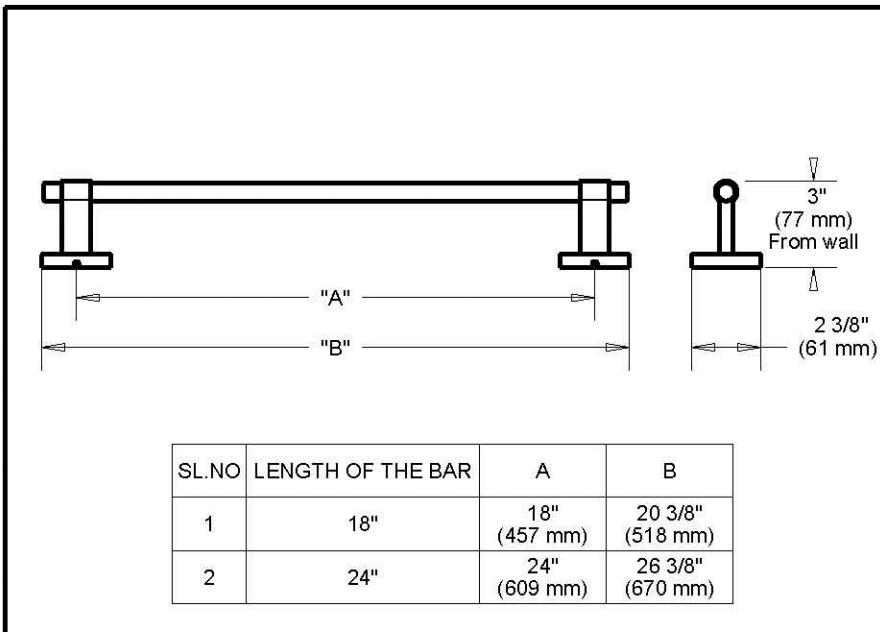

ACCESSORIES

- Maxted™ Bath Collection
- Towel Bar

Submitted Model No.: _____

Specific Features: _____

STANDARD SPECIFICATIONS:

- Wood blocking is preferable behind all wall surfaces. If wood blocking is not available, the following fasteners are suggested: Tile/Masonry-Plastic or lead Anchors Plaster/drywall-Toggle bolts.
- Mounting hardware and mounting template included with product.