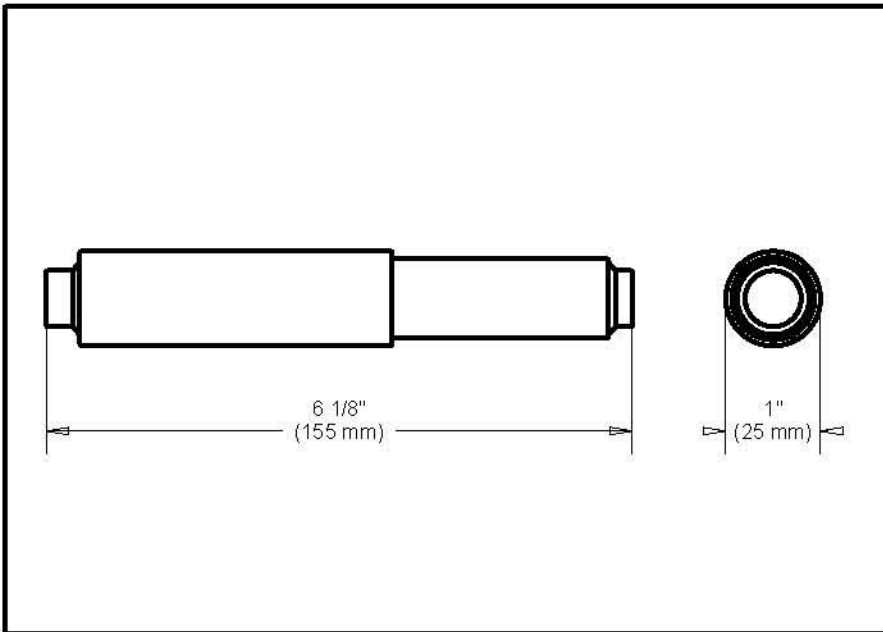

DELTA[®]

ACCESSORIES

- Bath Hardware
- TP Spring

Submitted Model No.: _____

Specific Features: _____

STANDARD SPECIFICATIONS:

- Wood blocking is preferable behind all wall surfaces. If wood blocking is not available, the following fasteners are suggested: Tile/Masonry-Plastic or lead Anchors Plaster/drywall-Toggle bolts.
- Mounting hardware and mounting template included with product.