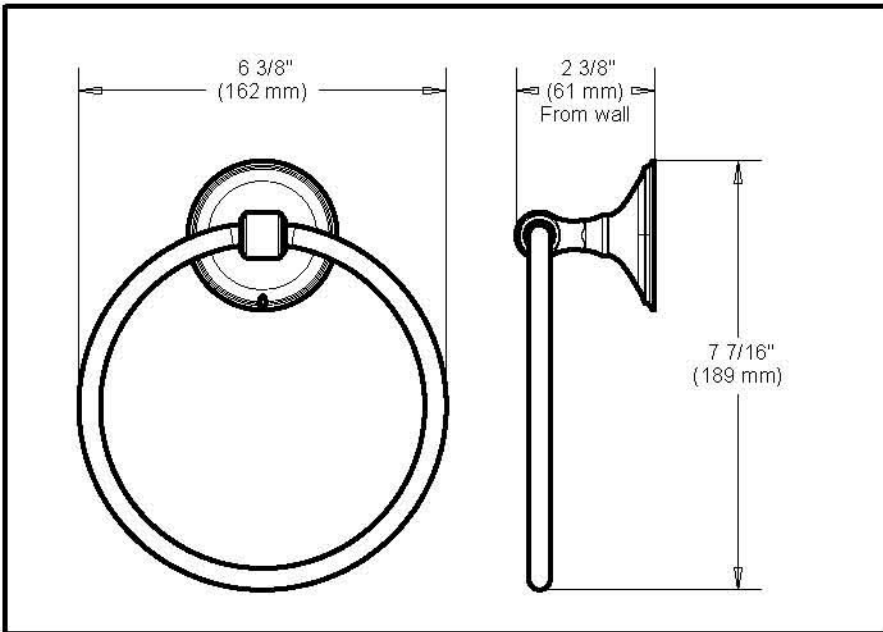

DELTA[®] ACCESSORIES

- Somerset™ Bath Collection
- Towel Ring

Submitted Model No.: _____

Specific Features: _____

STANDARD SPECIFICATIONS:

- Wood blocking is preferable behind all wall surfaces. If wood blocking is not available, the following fasteners are suggested: Tile/Masonry-Plastic or lead Anchors Plaster/drywall-Toggle bolts.
- Mounting hardware and mounting template included with product.