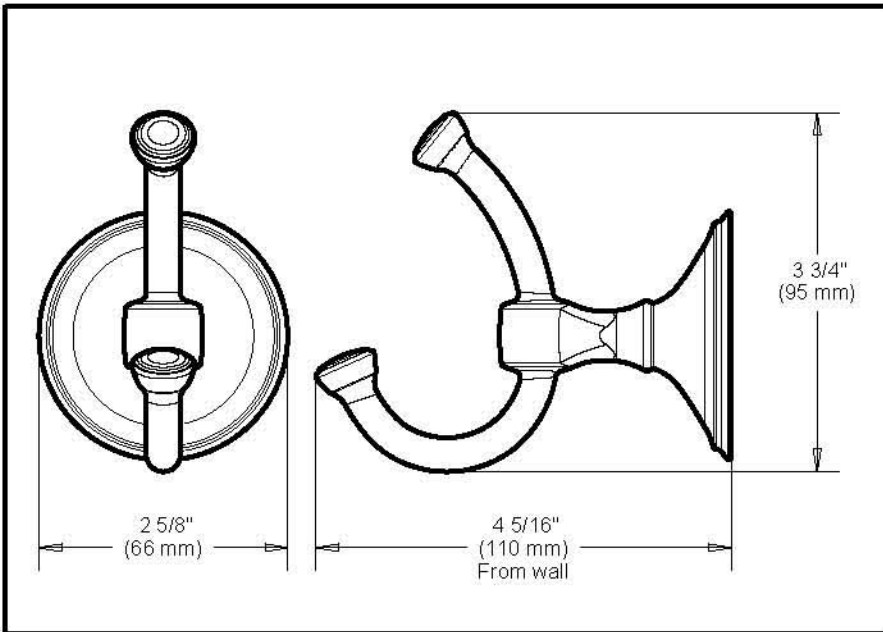

DELTA[®]

ACCESSORIES

- Somerset™ Bath Collection
- Robe Hook

Submitted Model No.: _____

Specific Features: _____

STANDARD SPECIFICATIONS:

- Wood blocking is preferable behind all wall surfaces. If wood blocking is not available, the following fasteners are suggested: Tile/Masonry-Plastic or lead Anchors Plaster/drywall-Toggle bolts.
- Mounting hardware and mounting template included with product.