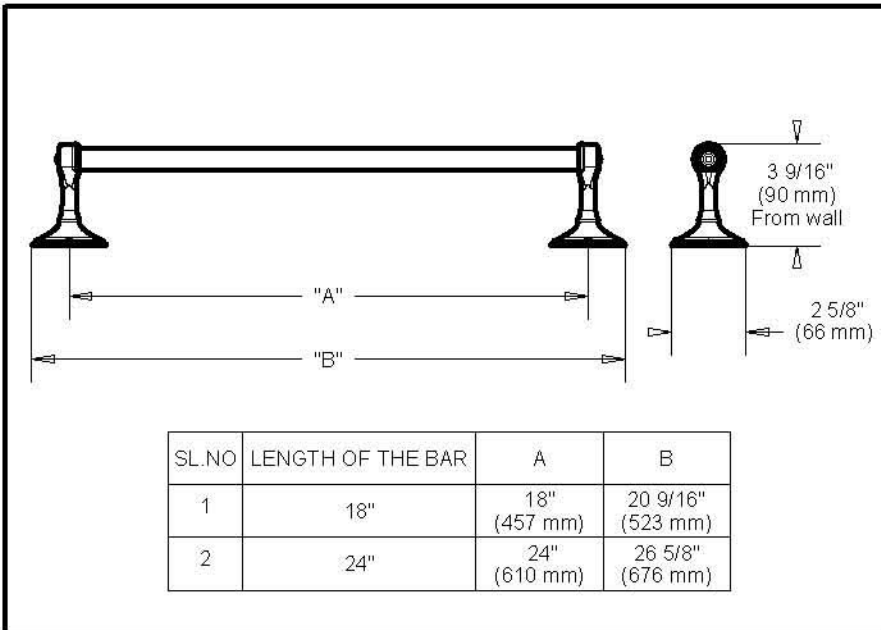

# DELTA<sup>®</sup> ACCESSORIES

- Somerset™ Bath Collection
- Towel Bar

Submitted Model No.: \_\_\_\_\_

Specific Features: \_\_\_\_\_