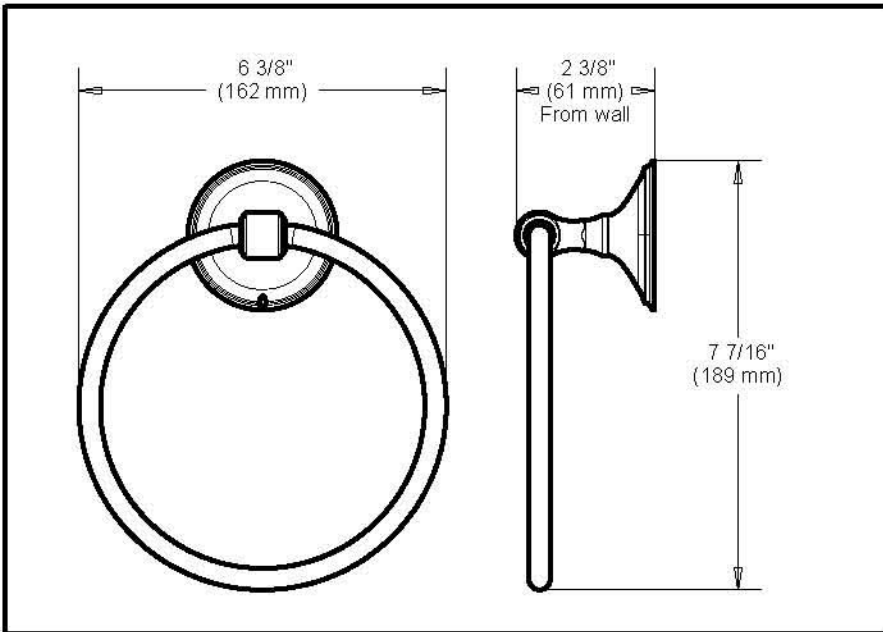

# DELTA<sup>®</sup> ACCESSORIES

- Somerset™ Bath Collection
- Towel Ring

Submitted Model No.: \_\_\_\_\_

Specific Features: \_\_\_\_\_

### STANDARD SPECIFICATIONS:

- Wood blocking is preferable behind all wall surfaces. If wood blocking is not available, the following fasteners are suggested: Tile/Masonry-Plastic or lead Anchors Plaster/drywall-Toggle bolts.
- Mounting hardware and mounting template included with product.