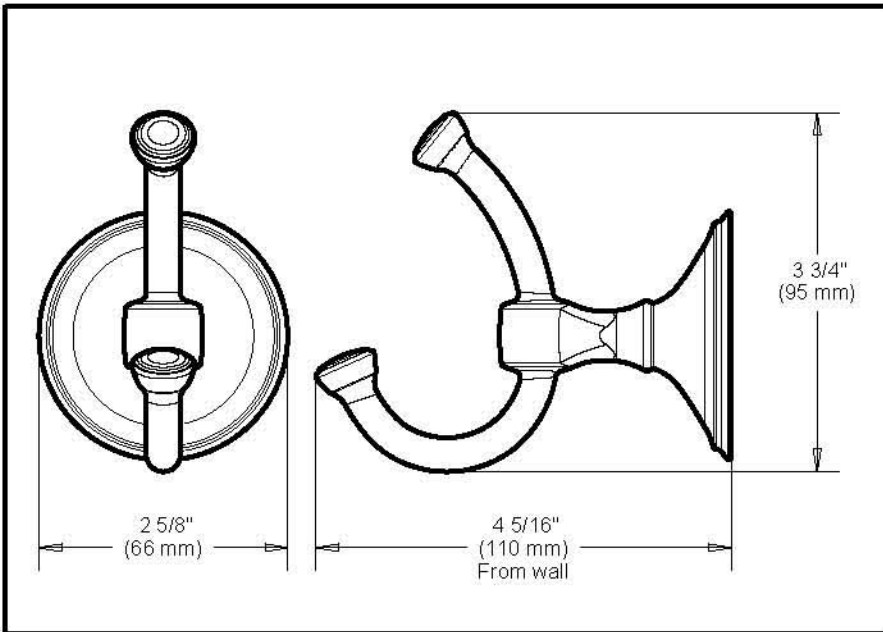

## ACCESSORIES

- Somerset™ Bath Collection
- Robe Hook

Submitted Model No.: \_\_\_\_\_

Specific Features: \_\_\_\_\_

### STANDARD SPECIFICATIONS:

- Wood blocking is preferable behind all wall surfaces. If wood blocking is not available, the following fasteners are suggested: Tile/Masonry-Plastic or lead Anchors Plaster/drywall-Toggle bolts.
- Mounting hardware and mounting template included with product.