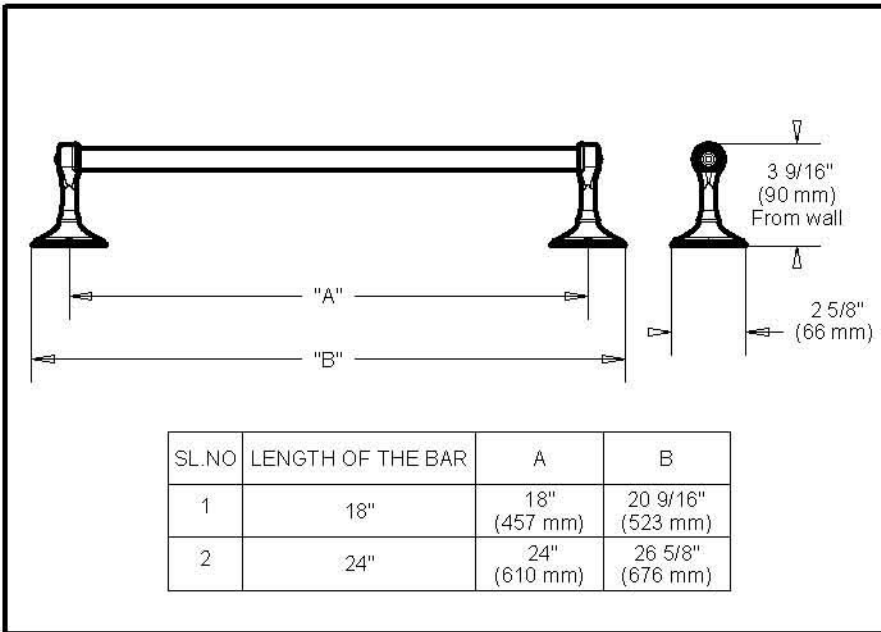

DELTA[®] ACCESSORIES

- Somerset™ Bath Collection
- Towel Bar

Submitted Model No.: _____

Specific Features: _____

STANDARD SPECIFICATIONS:

- Wood blocking is preferable behind all wall surfaces. If wood blocking is not available, the following fasteners are suggested: Tile/Masonry-Plastic or lead Anchors Plaster/drywall-Toggle bolts.
- Mounting hardware and mounting template included with product.