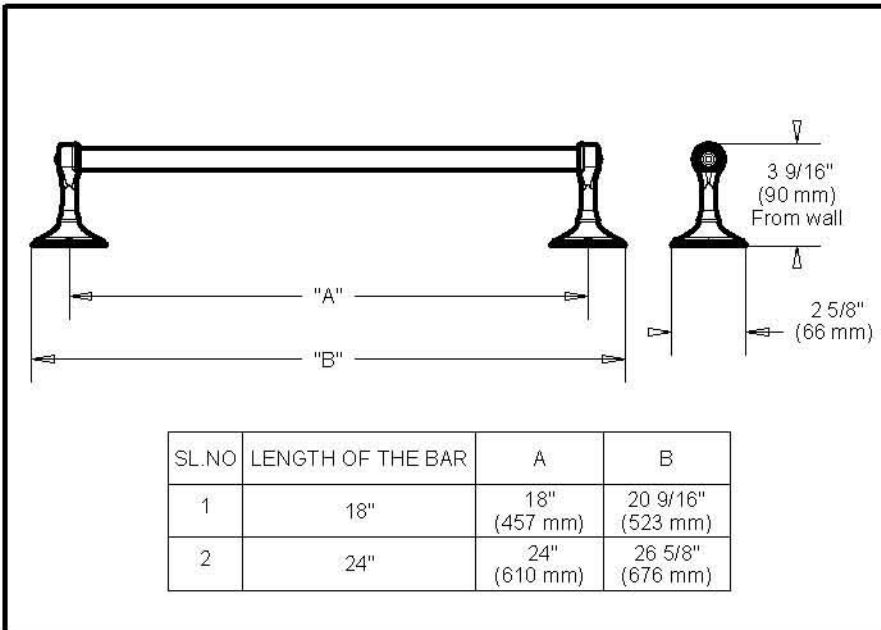

DELTA[®] ACCESSORIES

- Somerset™ Bath Collection
- Towel Bar

Submitted Model No.: _____

Specific Features: _____

STANDARD SPECIFICATIONS:

- Wood blocking is preferable behind all wall surfaces. If wood blocking is not available, the following fasteners are suggested: Tile/Masonry-Plastic or lead Anchors Plaster/drywall-Toggle bolts.
- Mounting hardware and mounting template included with product.