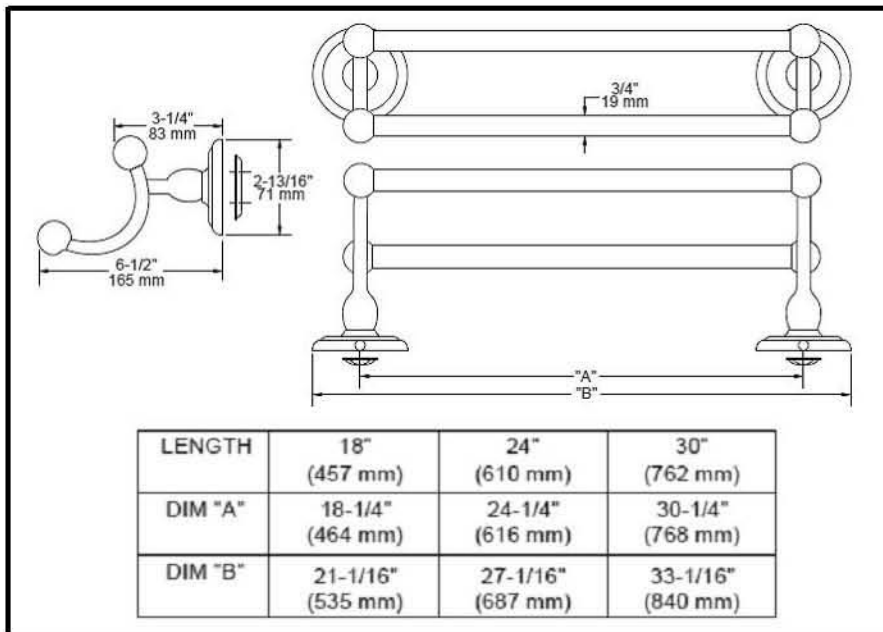

ACCESSORIES

- Jamestown™ Bath collection
- Double Towel Bar

Submitted Model No.: _____

Specific Features: _____

STANDARD SPECIFICATIONS:

- Wood blocking is preferable behind all wall surfaces. If wood blocking is not available, the following fasteners are suggested: Tile/Masonry-Plastic or lead Anchors Plaster/drywall-Toggle bolts.
- Mounting hardware and mounting template included with product.