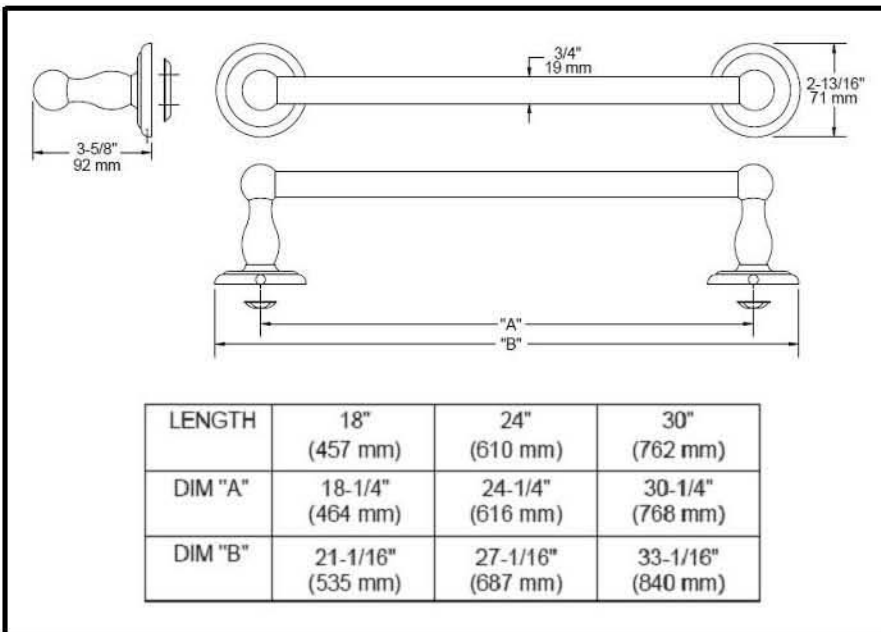

ACCESSORIES

- Jamestown™ Bath collection
- Towel Bar

Submitted Model No.: _____

Specific Features: _____

STANDARD SPECIFICATIONS:

- Wood blocking is preferable behind all wall surfaces. If wood blocking is not available, the following fasteners are suggested: Tile/Masonry-Plastic or lead Anchors Plaster/drywall-Toggle bolts.
- Mounting hardware and mounting template included with product.