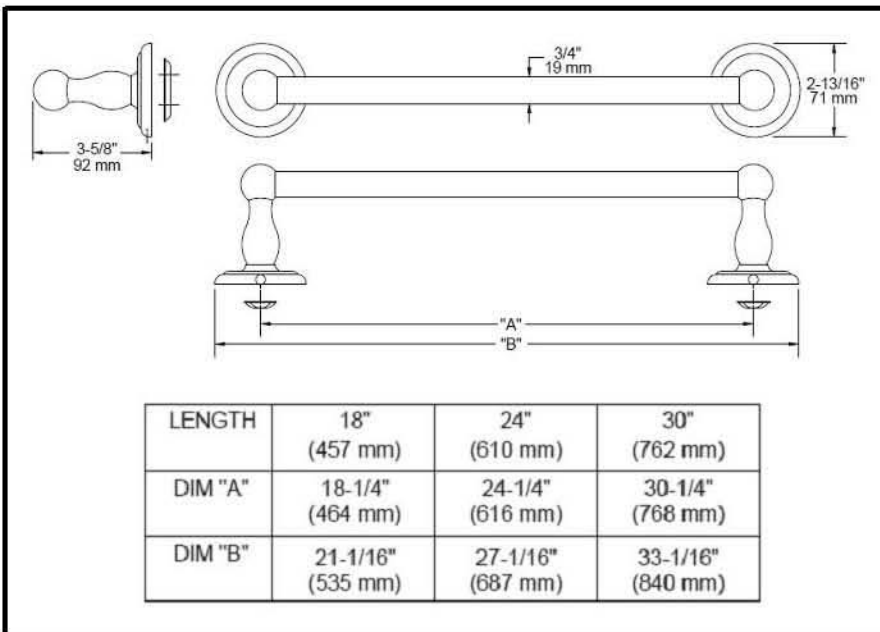

ACCESSORIES

- Jamestown™ Bath collection
- Towel Bar

Submitted Model No.: _____

Specific Features: _____

STANDARD SPECIFICATIONS:

- Wood blocking is preferable behind all wall surfaces. If wood blocking is not available, the following fasteners are suggested: Tile/Masonry-Plastic or lead Anchors Plaster/drywall-Toggle bolts.
- Mounting hardware and mounting template included with product.