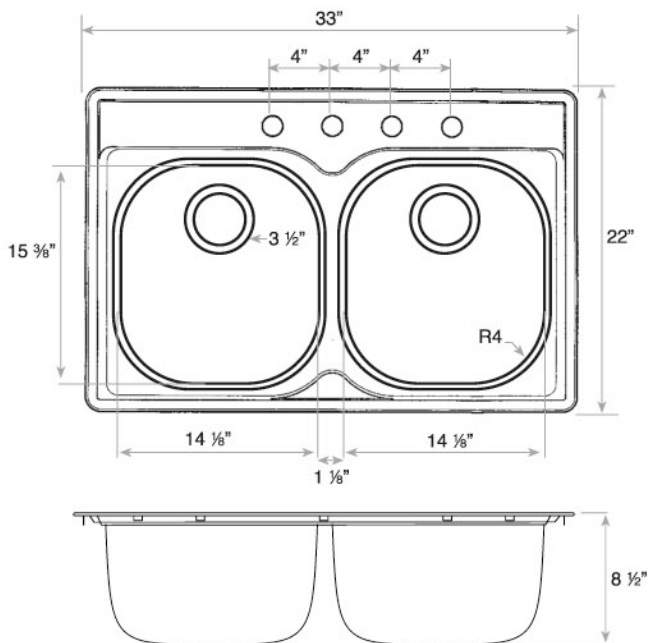

Fits 36" Cabinet

Model #	Faucet Holes	Finish Deck/Bowl	Bowl Size ↕ X ↔	Sink Depth	Overall Dimension	Gauge	Cutout Dimension
DSK853BX	3	Silk	15 3/8" x 14 1/8"	8 1/2"	22" x 33"	20	21 1/4" x 32 1/4" 1" Radius
DSK854BX	4						
DSK853-18BX	3	Silk				18	
DSK854-18BX	4						