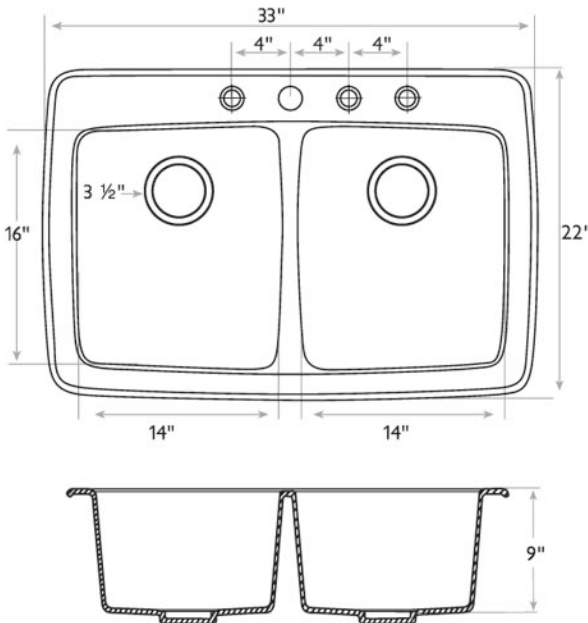

- Won't Chip
- Won't Scratch
- Won't Stain
- Won't Scorch

• Can be undermounted.

Model #	Faucet Holes	Color	Bowl Size ↑ × ↔	Sink Depth	Overall Dimension	Cutout Dimension
DGR3322-1	1*	Graphite	16" x 14"	9"	22" x 33"	21 ¼" x 32 ¼" 1" Radius
DP3322-1	1*	Polar White				
DI3322-1	1*	Ivory				

\*Sink includes one faucet hole and three optional faucet knockouts.

JOB NAME: \_\_\_\_\_

DATE: \_\_\_\_\_

CUSTOMER: \_\_\_\_\_

MODEL SPECIFIED: \_\_\_\_\_

QUANTITY: \_\_\_\_\_

ARCHITECT/ENGINEER: \_\_\_\_\_